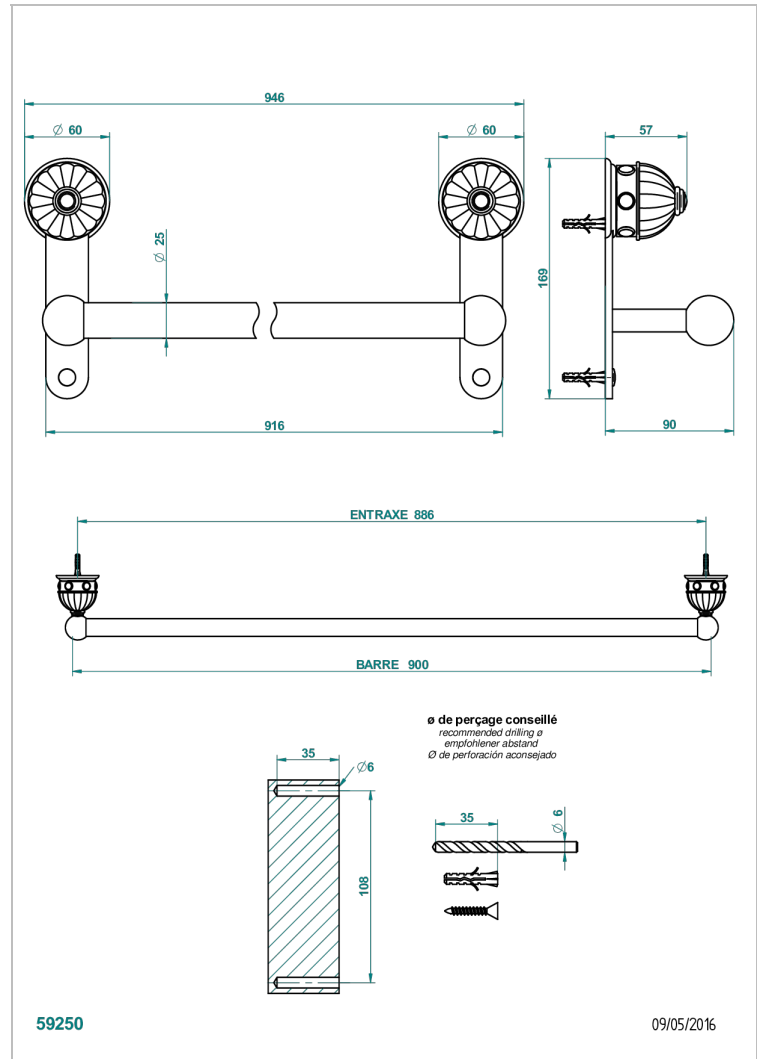

CHEVERNY LAPIS LAZULI

A1T-526

Towel bar, 35 1/2" long

CHARACTERISTIC

- Cheverny Lapis Lazuli
- Towel bar, 35 1/2" long

AVAILABLE FINITIONS

Black ceram - D30
Blush PVD - H62
Brass color PVD - H49
Brown bronze color PVD - F33
Chrome polished - A02
Chrome polished / gold polished - G02

Matt nickel color PVD - H56
Nickel antique / Sovereign - H28
Nickel color PVD - H55
Nickel polished - B01
Soft gold - F30
Soft matt gold - F31

Umber PVD - H66