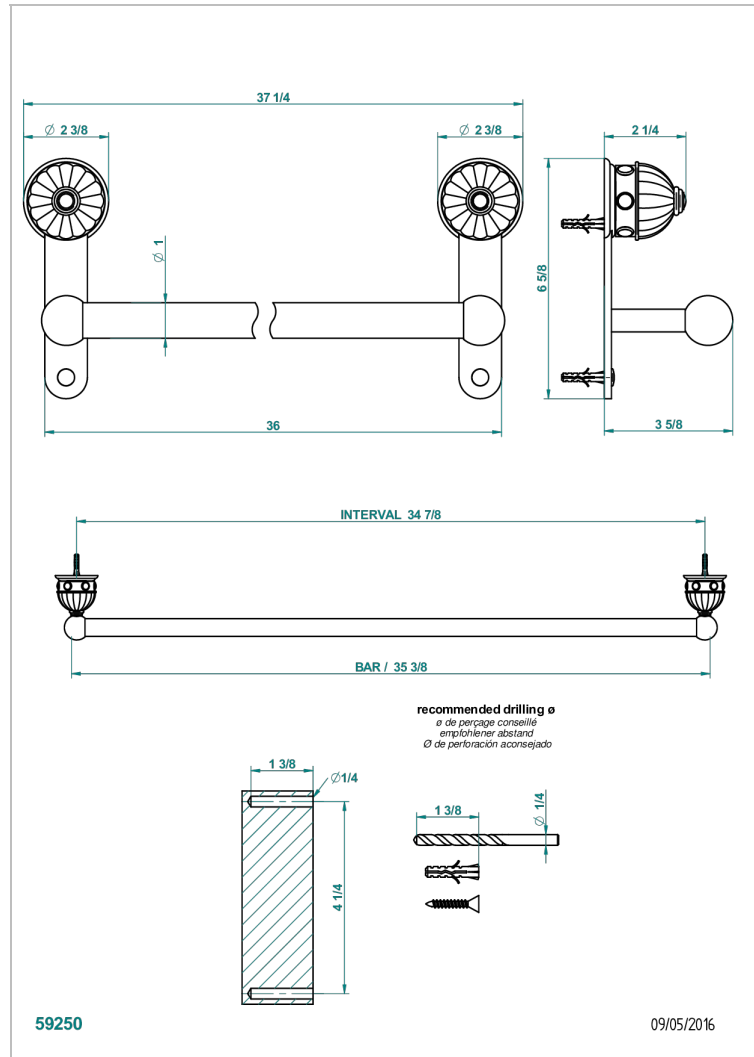

CHEVERNY LAPIS LAZULI

A1T-526

Towel bar, 35 1/2" long

CHARACTERISTIC

- Cheverny Lapis Lazuli
- Towel bar, 35 1/2" long

AVAILABLE FINITIONS

Black ceram - D30
 Blush PVD - H62
 Brass color PVD - H49
 Brown bronze color PVD - F33
 Chrome polished - A02
 Chrome polished / gold polished - G02

Matt nickel color PVD - H56
 Nickel antique / Sovereign - H28
 Nickel color PVD - H55
 Nickel polished - B01
 Soft gold - F30
 Soft matt gold - F31

Umber PVD - H66