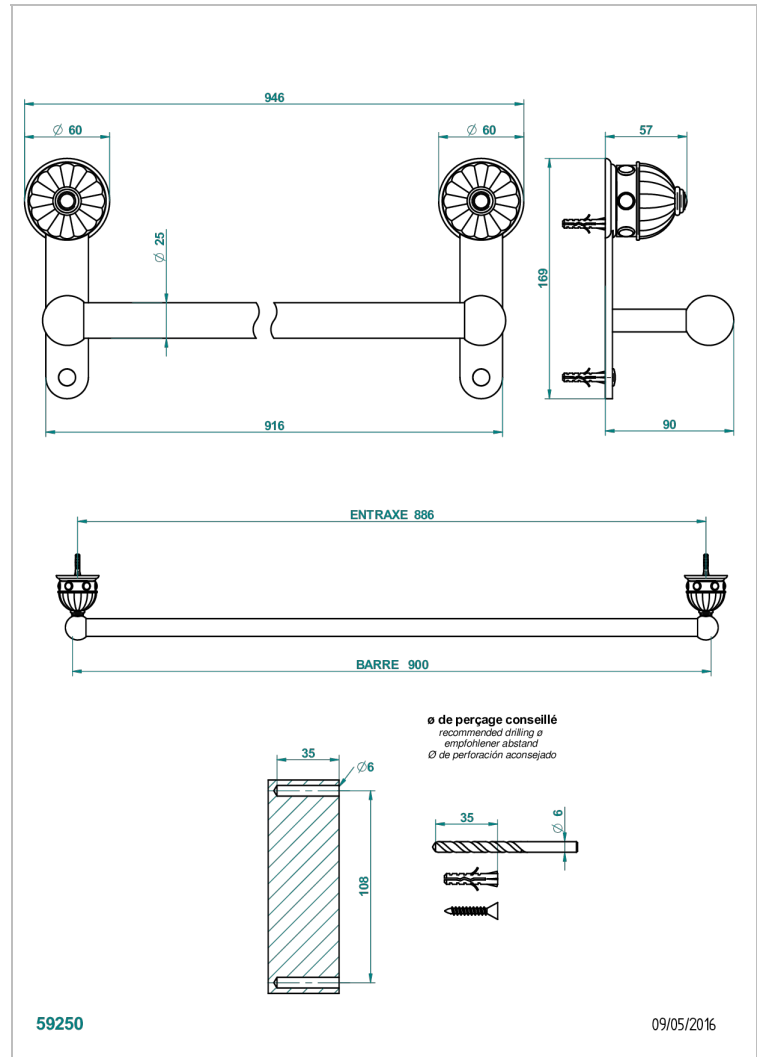

AMBOISE LAPIS LAZULI

A1K-526

Towel bar, 35 1/2" long

CHARACTERISTIC

- Amboise Lapis Lazuli
- Towel bar, 35 1/2" long

AVAILABLE FINITIONS

Black ceram - D30
Blush PVD - H62
Brass color PVD - H49
Brown bronze color PVD - F33
Chrome polished - A02
Chrome polished / gold polished - G02

Matt nickel color PVD - H56
Nickel antique / Sovereign - H28
Nickel color PVD - H55
Nickel polished - B01
Soft gold - F30
Soft matt gold - F31

Umber PVD - H66