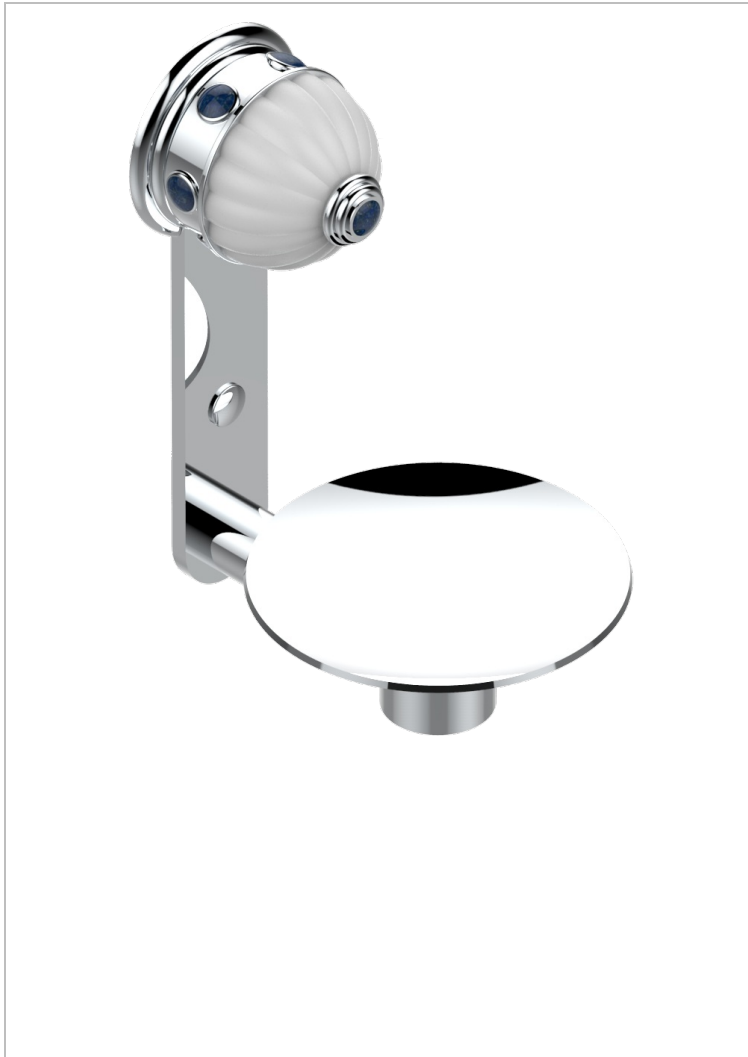

AMBOISE LAPIS LAZULI

A1K-546

Soap dish, wall mounted, 4" diameter

CHARACTERISTIC

- Amboise Lapis Lazuli
- Soap dish, wall mounted, 4" diameter

AVAILABLE FINITIONS

Black ceram - D30
Blush PVD - H62
Brass color PVD - H49
Brown bronze color PVD - F33
Chrome polished - A02
Chrome polished / gold polished - G02

Gold color PVD - H52
Gold mat - F07
Gold polished - F01
Graphite PVD - H64
Matt Umber PVD - H67
Matt blush PVD - H60

Matt brass color PVD - H50
Matt brown bronze color PVD - F34
Matt chrome (American satin) - C02
Matt gold color PVD - H53
Matt graphite PVD - H65
Matt nickel (American satin) - C01

Matt nickel color PVD - H56
Nickel antique / Sovereign - H28
Nickel color PVD - H55
Nickel polished - B01
Soft gold - F30
Soft matt gold - F31

Umber PVD - H66