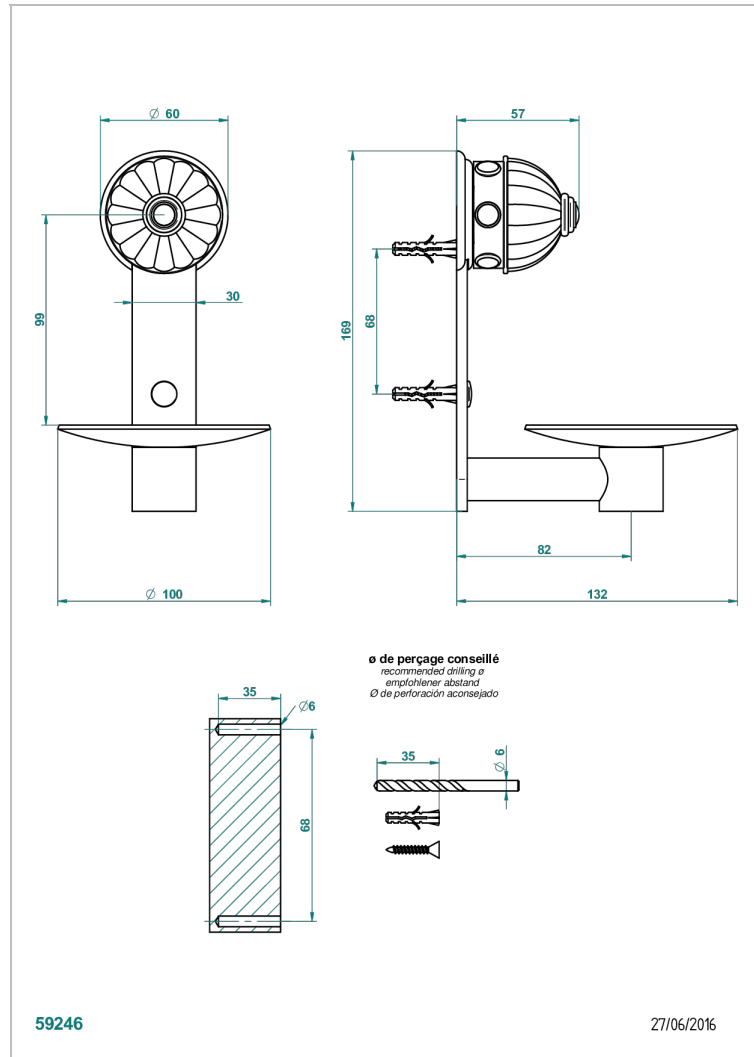

AMBOISE LAPIS LAZULI

A1K-546

Soap dish, wall mounted, 4" diameter

CHARACTERISTIC

- Amboise Lapis Lazuli
- Soap dish, wall mounted, 4" diameter

AVAILABLE FINITIONS

Black ceram - D30
Blush PVD - H62
Brass color PVD - H49
Brown bronze color PVD - F33
Chrome polished - A02
Chrome polished / gold polished - G02