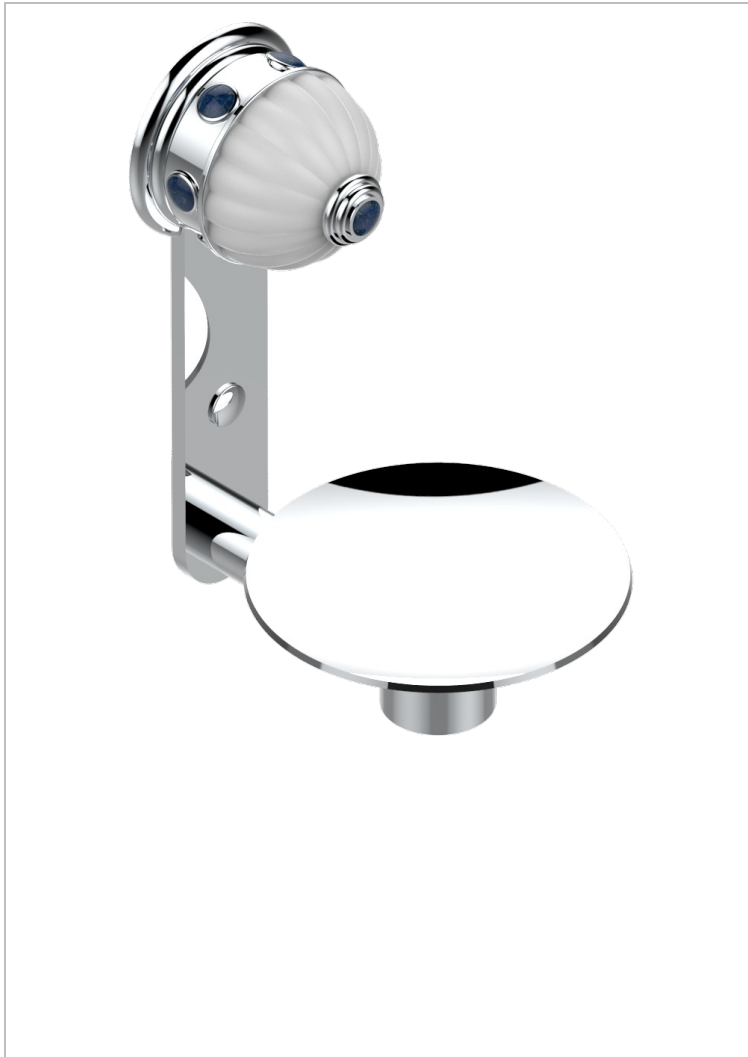

# AMBOISE LAPIS LAZULI

A1K-546

Soap dish, wall mounted, 4" diameter

## CHARACTERISTIC

- Amboise Lapis Lazuli
- Soap dish, wall mounted, 4" diameter

## AVAILABLE FINITIONS

Black ceram - D30  
Blush PVD - H62  
Brass color PVD - H49  
Brown bronze color PVD - F33  
Chrome polished - A02  
Chrome polished / gold polished - G02

Gold color PVD - H52  
Gold mat - F07  
Gold polished - F01  
Graphite PVD - H64  
Matt Umber PVD - H67  
Matt blush PVD - H60

Matt brass color PVD - H50  
Matt brown bronze color PVD - F34  
Matt chrome (American satin) - C02  
Matt gold color PVD - H53  
Matt graphite PVD - H65  
Matt nickel (American satin) - C01

Matt nickel color PVD - H56  
Nickel antique / Sovereign - H28  
Nickel color PVD - H55  
Nickel polished - B01  
Soft gold - F30  
Soft matt gold - F31