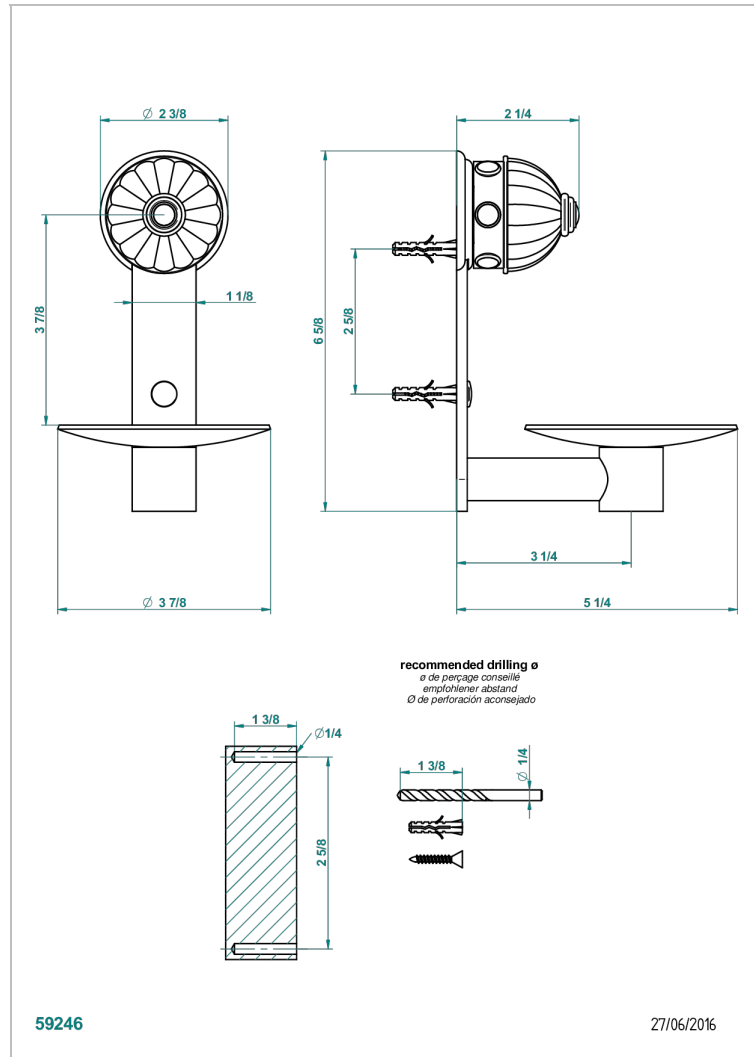

# AMBOISE LAPIS LAZULI

A1K-546

Soap dish, wall mounted, 4" diameter

## CHARACTERISTIC

- Amboise Lapis Lazuli
- Soap dish, wall mounted, 4" diameter