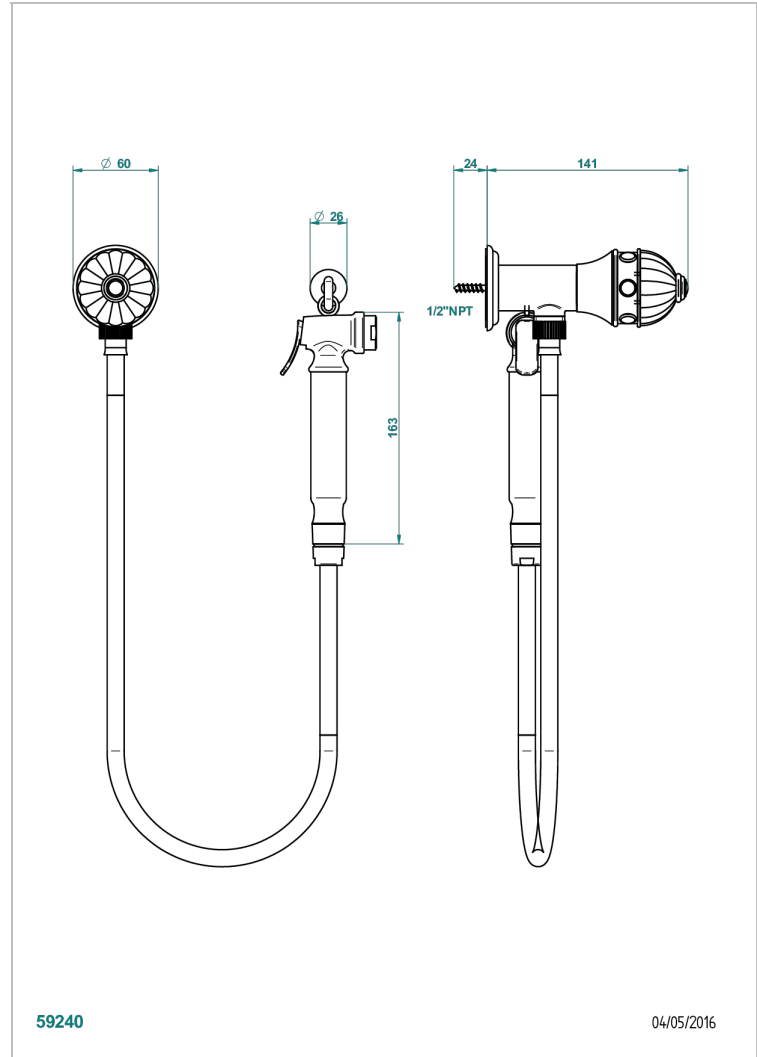

CHEVERNY LAPIS LAZULI

A1T-5840/8US

Handheld spray bidet with hose, elbow and hook

59240

04/05/2016

CHARACTERISTIC

- Cheverny Lapis Lazuli
- Handheld spray bidet with hose, elbow and hook

AVAILABLE FINITIONS

- Chrome polished - A02
- Chrome polished / gold polished - G02
- Gold polished - F01
- Nickel polished - B01