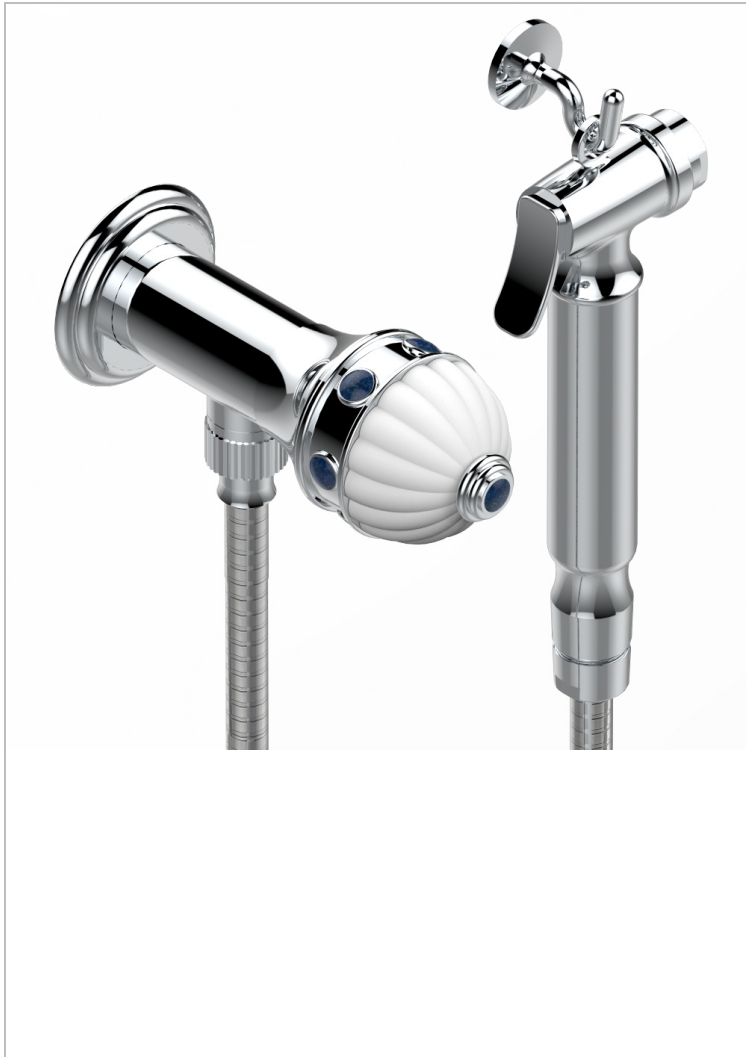

CHEVERNY LAPIS LAZULI

A1T-5840/8US

Handheld spray bidet with hose, elbow and hook

59240

04/05/2016

CHARACTERISTIC

- Cheverny Lapis Lazuli
- Handheld spray bidet with hose, elbow and hook

AVAILABLE FINITIONS

- Chrome polished - A02
- Chrome polished / gold polished - G02
- Gold polished - F01
- Nickel polished - B01