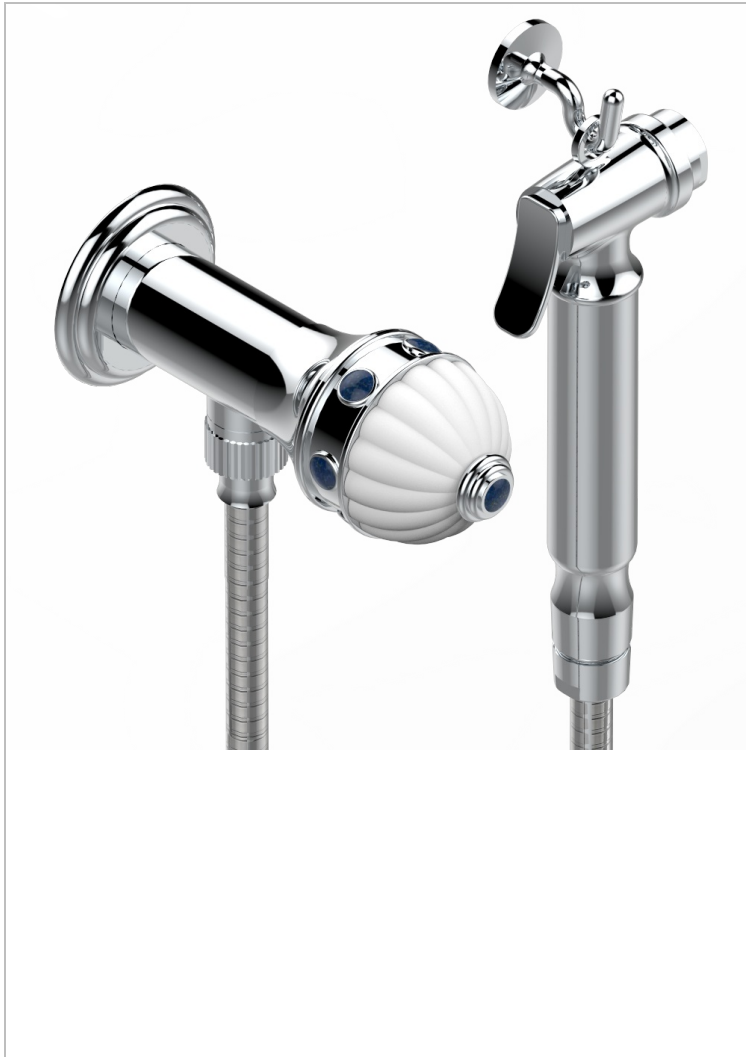

CHEVERNY LAPIS LAZULI

A1T-5840/8US

Handheld spray bidet with hose, elbow and hook

CHARACTERISTIC

- Cheverny Lapis Lazuli
- Handheld spray bidet with hose, elbow and hook

AVAILABLE FINITIONS

- Chrome polished - A02
- Chrome polished / gold polished - G02
- Gold polished - F01
- Nickel polished - B01