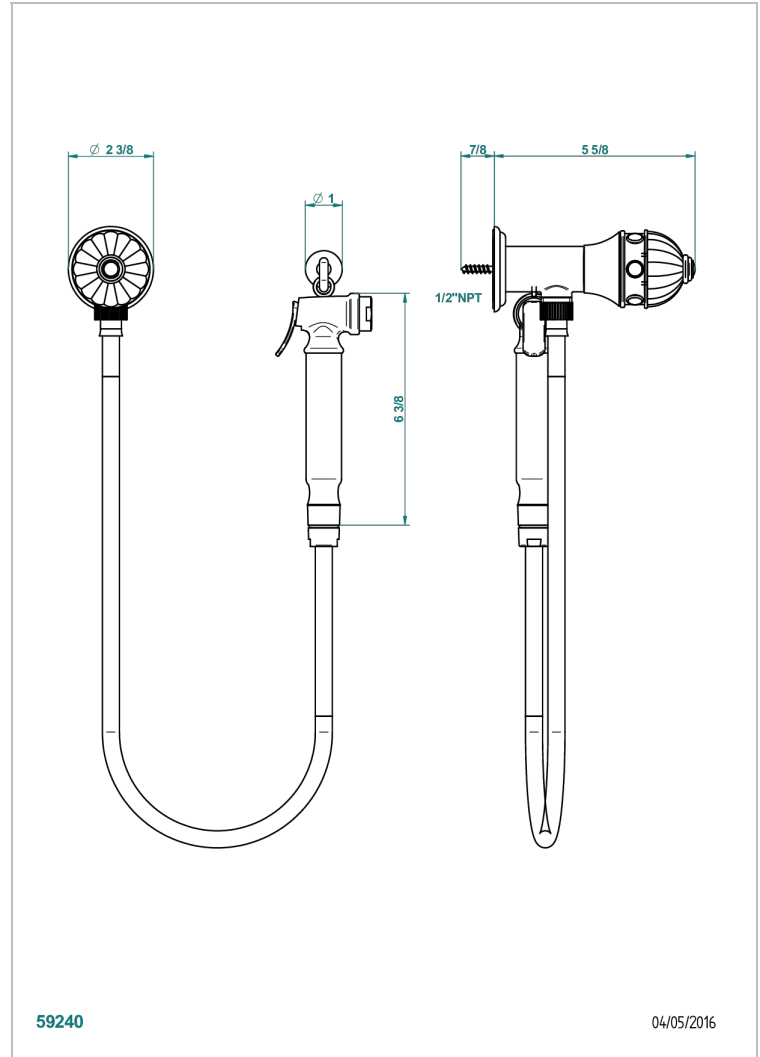

CHEVERNY LAPIS LAZULI

A1T-5840/8US

Handheld spray bidet with hose, elbow and hook

CHARACTERISTIC

- Cheverny Lapis Lazuli
- Handheld spray bidet with hose, elbow and hook

AVAILABLE FINITIONS

- Chrome polished - A02
- Chrome polished / gold polished - G02
- Gold polished - F01
- Nickel polished - B01