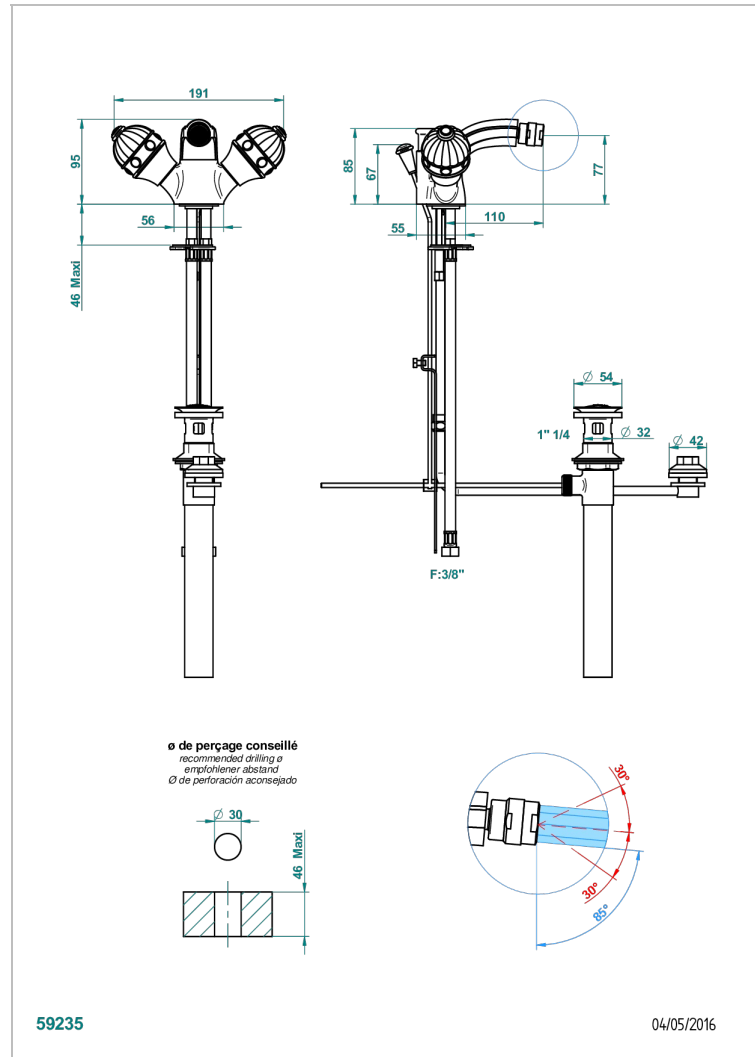

CHEVERNY LAPIS LAZULI

A1T-3205/2US

Single hole bidet faucet, integral diverter for vertical spray with drain

CHARACTERISTIC

- Cheverny Lapis Lazuli
- Single hole bidet faucet, integral diverter for vertical spray with drain

Umber PVD - H66