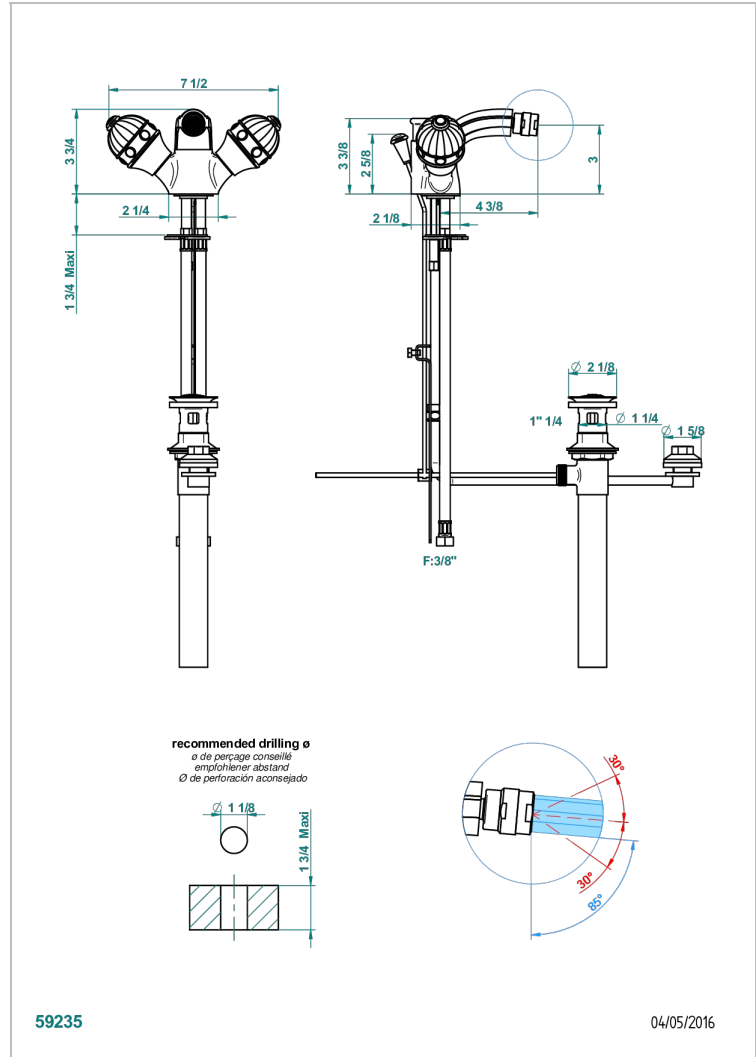

CHEVERNY LAPIS LAZULI

A1T-3205/2US

Single hole bidet faucet, integral diverter for vertical spray with drain

CHARACTERISTIC

- Cheverny Lapis Lazuli
- Single hole bidet faucet, integral diverter for vertical spray with drain

Umber PVD - H66