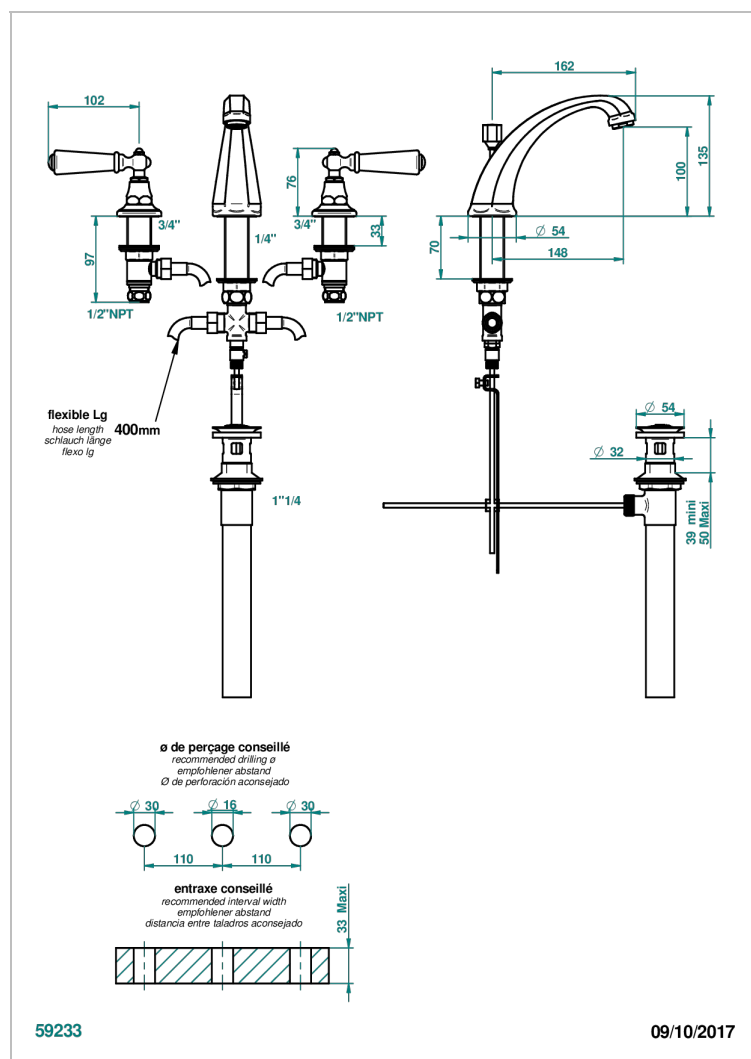

CHARLESTON CON MANETAS METAL LISO

G3N-152/US

Rim mounted 3-hole basin mixer with waste, high spout

CARACTERÍSTICAS

- Charleston con manetas metal liso
- Rim mounted 3-hole basin mixer with waste, high spout

Níquel mate - C01
Níquel viejo - H28
Pvd blush - H62
Pvd blush mate - H60
Pvd color latón - H49
Pvd color latón mate - H50

Pvd color níquel - H55
Pvd color níquel mate - H56
Pvd color oro - H52
Pvd color oro mate - H53
Pvd grafito - H64
Pvd grafito mate - H65