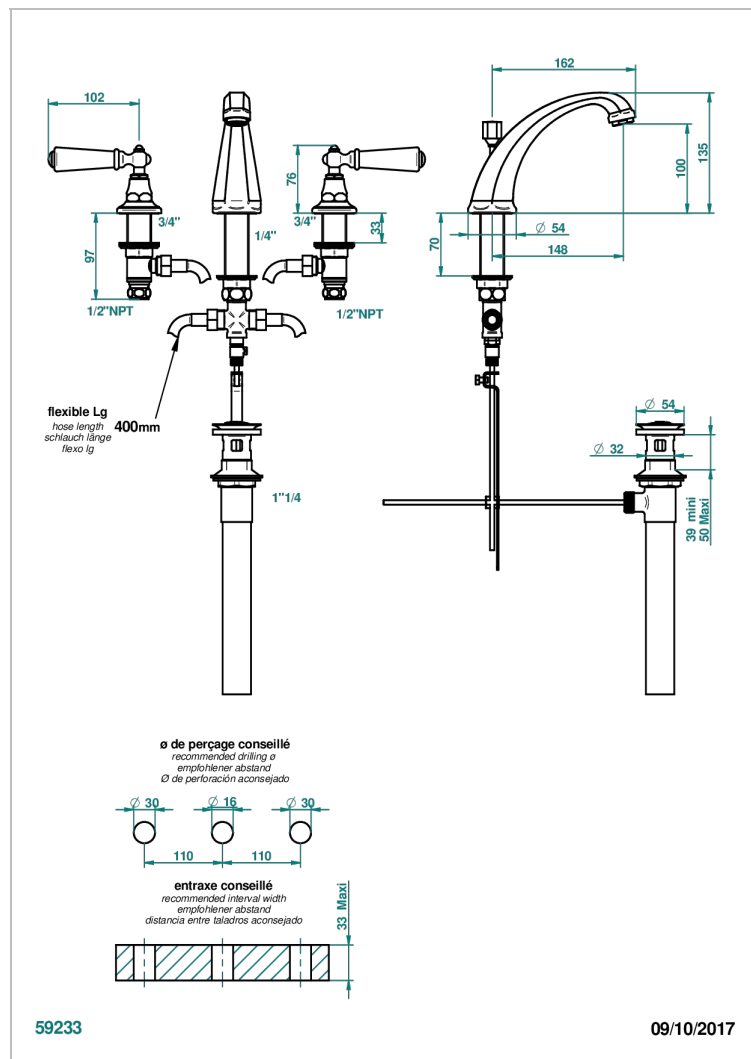

CHARLESTON WITH SMOOTH METAL LEVER HANDLES

G3N-152/US

Widespread lavatory set, high spout, with drain

CHARACTERISTIC

- Charleston with smooth metal lever handles
- Widespread lavatory set, high spout, with drain

Nickel antique / Sovereign - H28

Nickel color PVD - H55

Nickel polished - B01

Soft gold - F30

Soft matt gold - F31

Umber PVD - H66