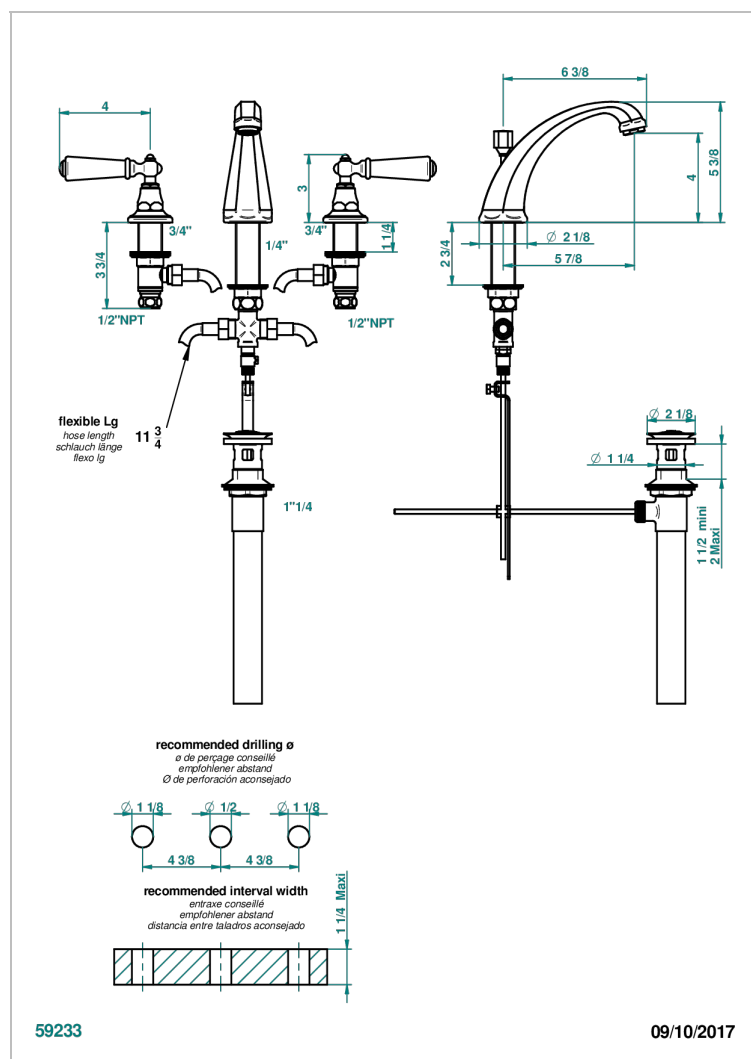

# CHARLESTON CON MANETAS METAL LISO

G3N-152/US

Rim mounted 3-hole basin mixer with waste, high spout

## CARACTERÍSTICAS

- Charleston con manetas metal liso
- Rim mounted 3-hole basin mixer with waste, high spout