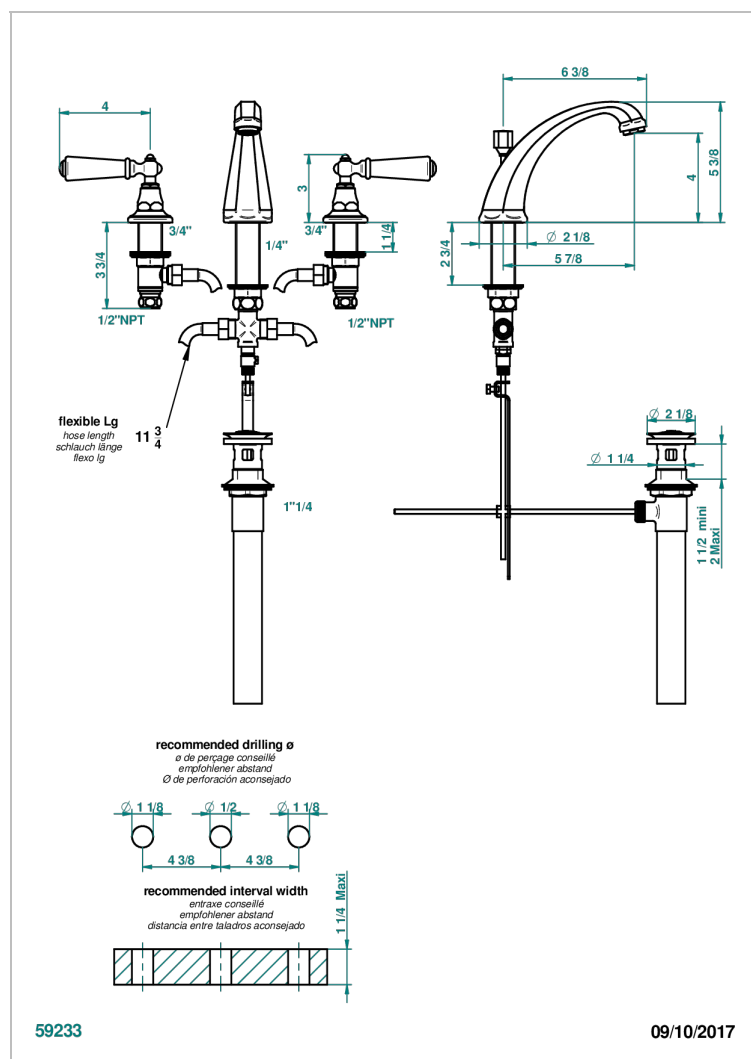

CHARLESTON WITH SMOOTH METAL LEVER HANDLES

G3N-152/US

Widespread lavatory set, high spout, with drain

CHARACTERISTIC

- Charleston with smooth metal lever handles
- Widespread lavatory set, high spout, with drain

Nickel antique / Sovereign - H28

Nickel color PVD - H55

Nickel polished - B01

Soft gold - F30

Soft matt gold - F31

Umber PVD - H66