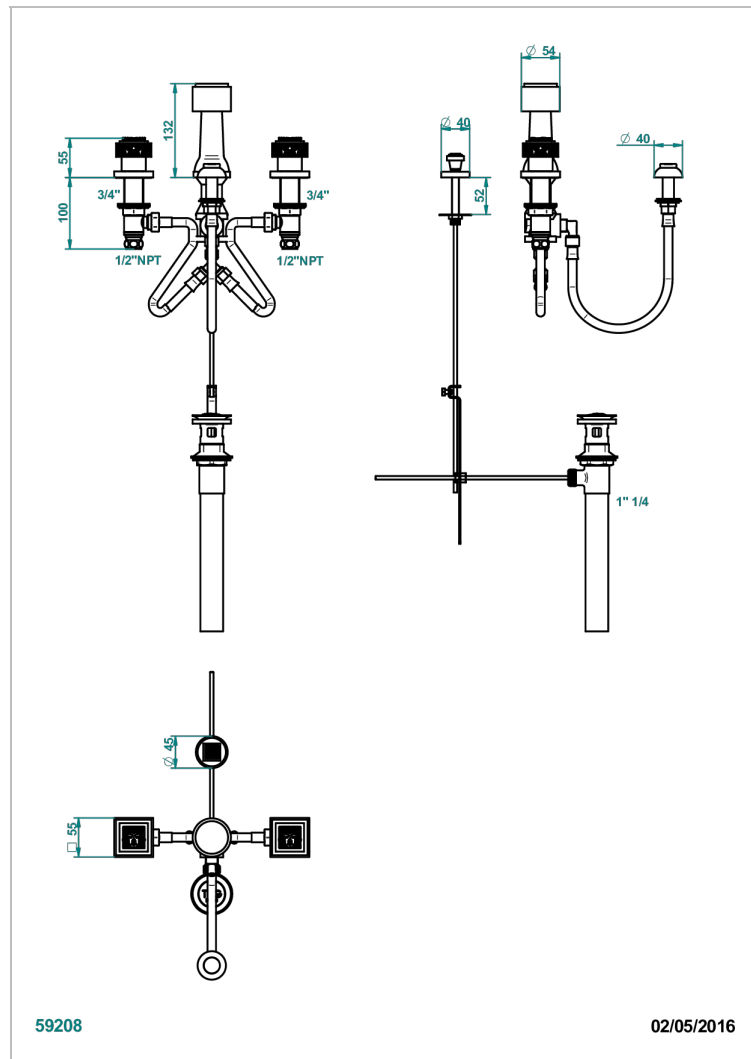

MASQUE DE FEMME LUNAIRE

A2R-207KA

THG[®]
PARIS

Deck mounted 3-hole bidet with vertical spray, vacuum breaker and drain

CHARACTERISTIC

- ASME : ASME A112.18.1-2011/CSA B125.1-11

STANDARDS

AVAILABLE FINITIONS

- Black ceram - D30
- Chrome polished - A02
- Chrome polished / gold polished - G02
- Gold mat - F07
- Gold polished - F01
- Matt chrome (American satin) - C02

- Matt nickel (American satin) - C01
- Nickel polished - B01
- Soft gold - F30
- Soft matt gold - F31