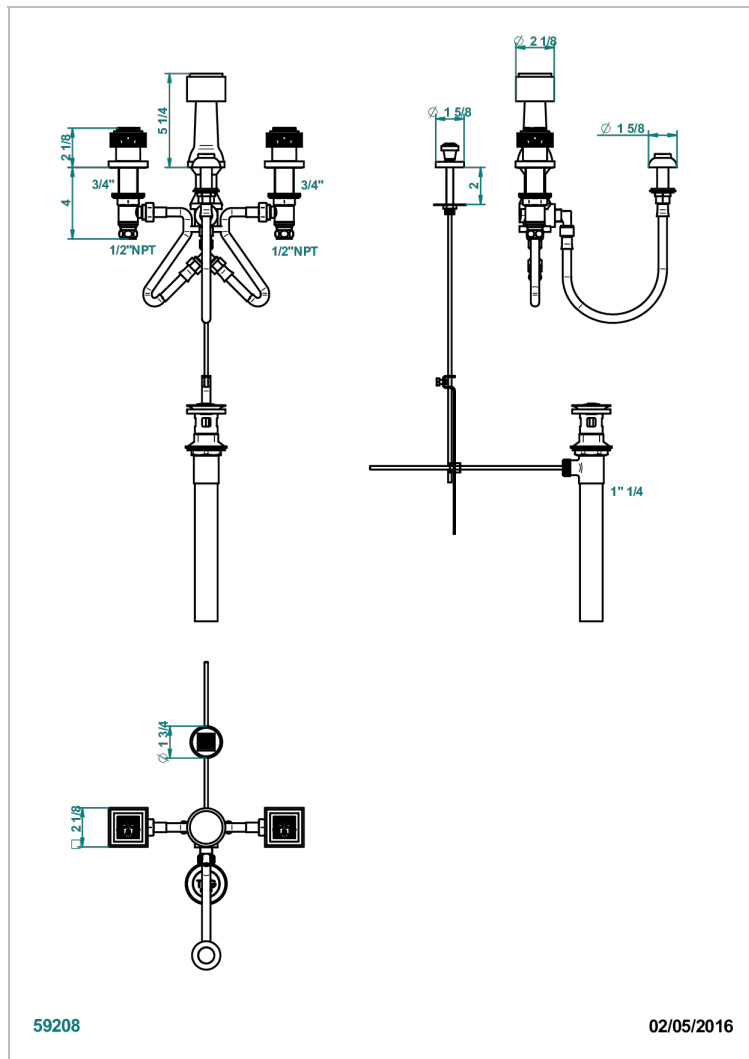

MASQUE DE FEMME LUNAIRE

A2R-207KA

THG[®]
PARIS

Deck mounted 3-hole bidet with vertical spray, vacuum breaker and drain

CHARACTERISTIC

- ASME : ASME A112.18.1-2011/CSA B125.1-11

STANDARDS

AVAILABLE FINITIONS

- Black ceram - D30
- Chrome polished - A02
- Chrome polished / gold polished - G02
- Gold mat - F07
- Gold polished - F01
- Matt chrome (American satin) - C02

- Matt nickel (American satin) - C01
- Nickel polished - B01
- Soft gold - F30
- Soft matt gold - F31