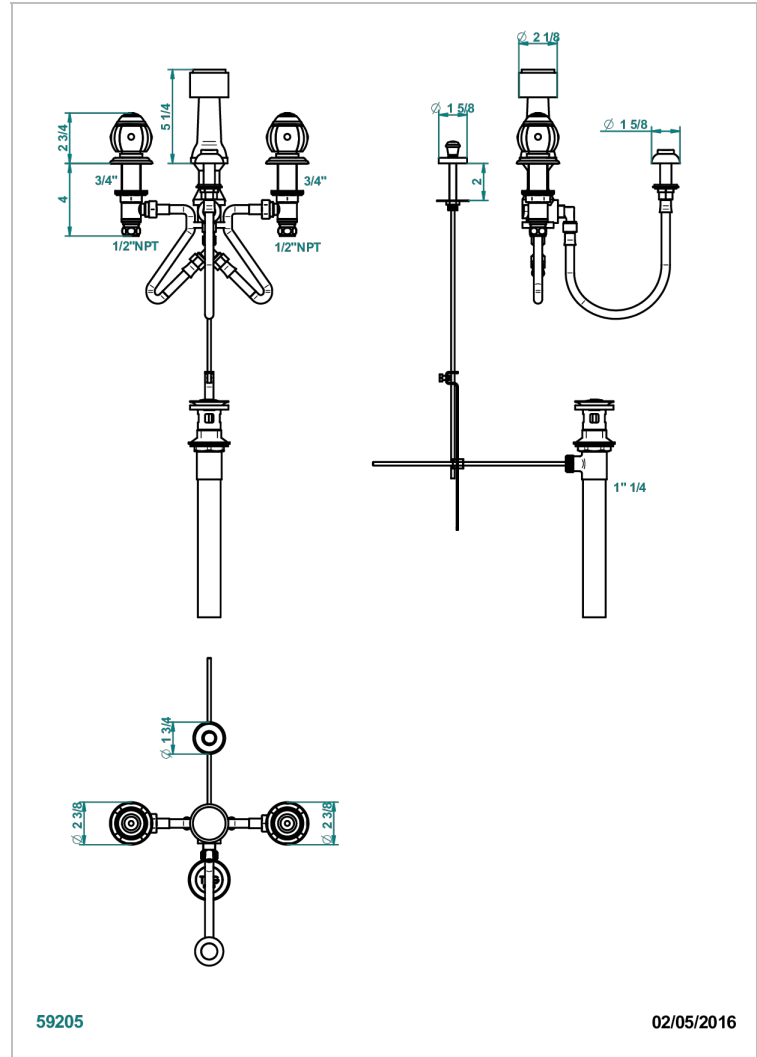

ITHAQUE GOLD DECOR

A7A-207KA

Deck mounted 3-hole bidet with vertical spray, vacuum breaker and drain

59205

02/05/2016

CHARACTERISTIC

- ASME : ASME A112.18.1-2011/CSA B125.1-11

STANDARDS