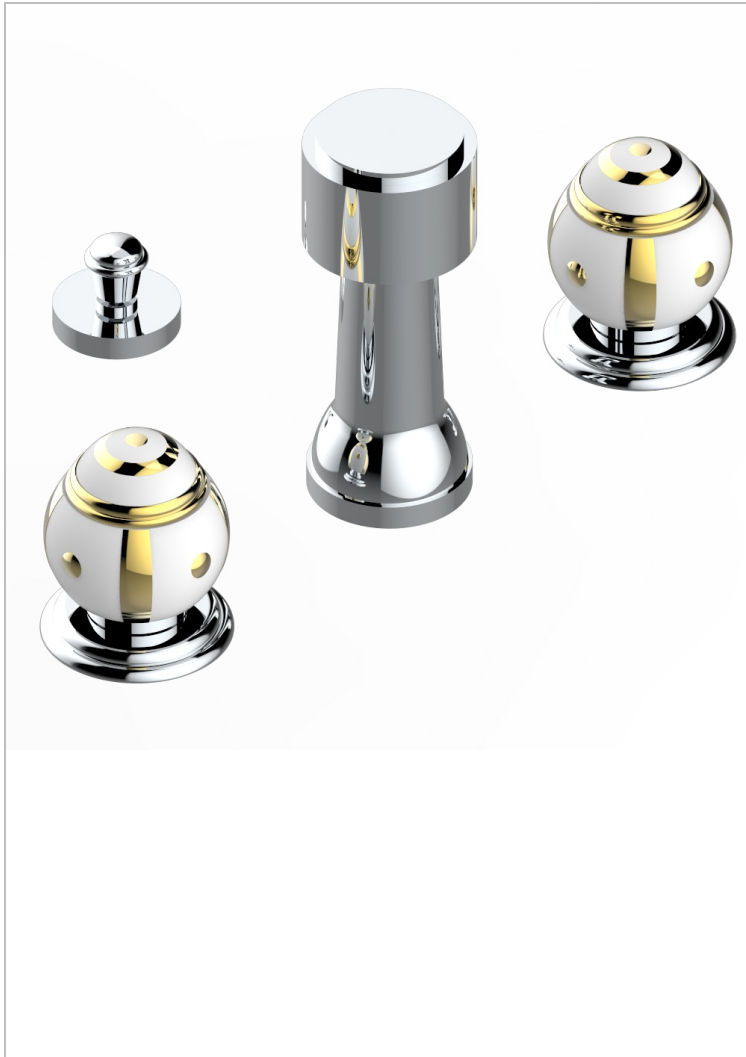

ITHAQUE GOLD DECOR

A7A-207KA

Deck mounted 3-hole bidet with vertical spray, vacuum breaker and drain

59205

02/05/2016

CHARACTERISTIC

- ASME : ASME A112.18.1-2011/CSA B125.1-11

STANDARDS

AVAILABLE FINITIONS

Black ceram - D30
Blush PVD - H62
Brass color PVD - H49
Brown bronze color PVD - F33
Chrome polished - A02
Chrome polished / gold polished - G02

Copper antique matt, coated - H07
Gold color PVD - H52
Gold mat - F07
Gold polished - F01
Graphite PVD - H64
Light coated bronze - D01

Matt Umber PVD - H67
Matt blush PVD - H60
Matt brass color PVD - H50
Matt brown bronze color PVD - F34
Matt chrome (American satin) - C02
Matt gold color PVD - H53

Matt graphite PVD - H65
Matt nickel (American satin) - C01
Matt nickel color PVD - H56
Nickel antique / Sovereign - H28
Nickel color PVD - H55
Nickel polished - B01