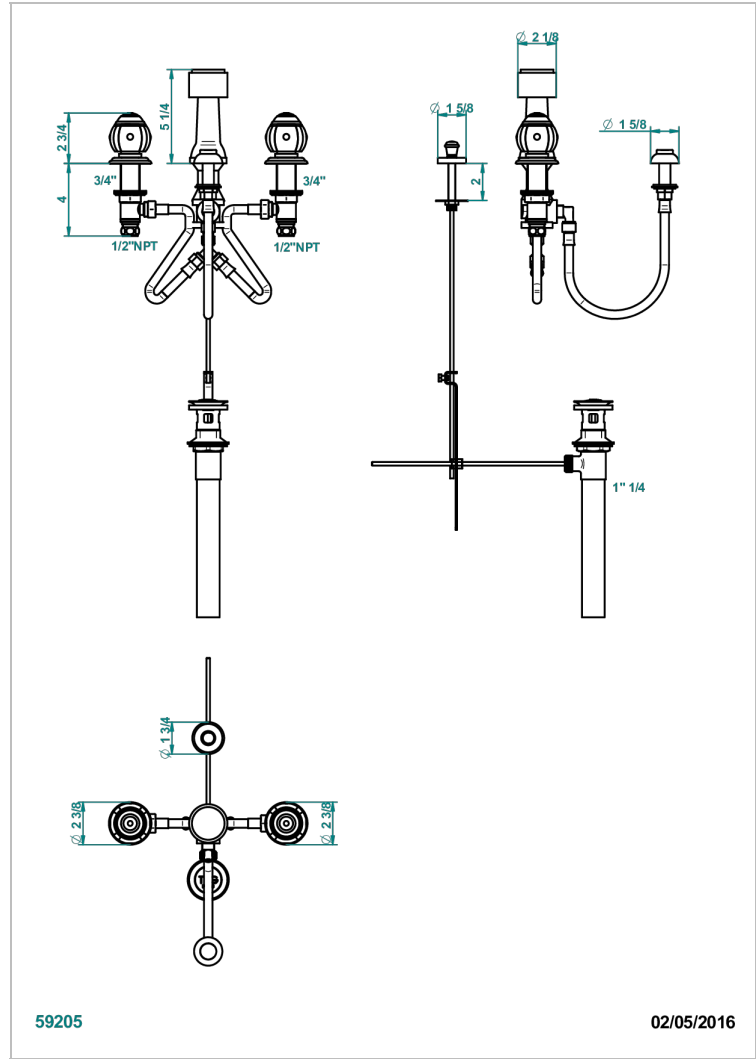

ITHAQUE GOLD DECOR

A7A-207KA

Bidet Faucet with vertical spray, drain and vacuum breaker, for bidet Kohler

59205

02/05/2016

CHARACTERISTIC

- ASME : ASME A112.18.1-2011/CSA B125.1-11

STANDARDS

AVAILABLE FINITIONS

Antique nickel - H28
Black ceram - D30
Blush PVD - H62
Brass color PVD - H49
Brown bronze color PVD - F33
Gold color PVD - H52

Graphite PVD - H64
Lacquered light bronze - D01
Matt Umber PVD - H67
Matt blush PVD - H60
Matt brass color PVD - H50
Matt brown bronze color PVD - F34