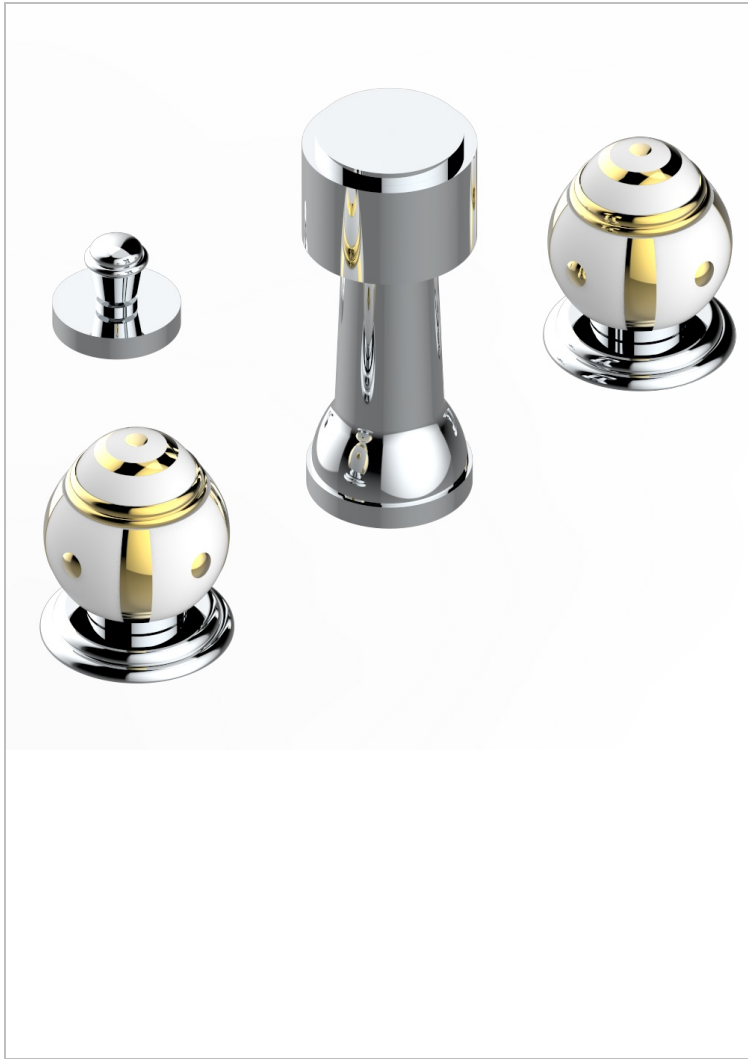

ITHAQUE GOLD DECOR

A7A-207KA

Bidet Faucet with vertical spray, drain and vacuum breaker, for bidet Kohler

59205

02/05/2016

CHARACTERISTIC

- ASME : ASME A112.18.1-2011/CSA B125.1-11

STANDARDS

AVAILABLE FINITIONS

Antique nickel - H28
Black ceram - D30
Blush PVD - H62
Brass color PVD - H49
Brown bronze color PVD - F33
Gold color PVD - H52

Graphite PVD - H64
Lacquered light bronze - D01
Matt Umber PVD - H67
Matt blush PVD - H60
Matt brass color PVD - H50
Matt brown bronze color PVD - F34

Matt chrome - C02
Matt gold - F07
Matt gold color PVD - H53
Matt graphite PVD - H65
Matt nickel (color finish) - C01
Matt nickel color PVD - H56

Nickel color PVD - H55
Polished chrome (color finish) - A02
Polished chrome / Polished gold (color finish) - G02
Polished gold (color finish) - F01
Polished nickel - B01
Soft gold - F30