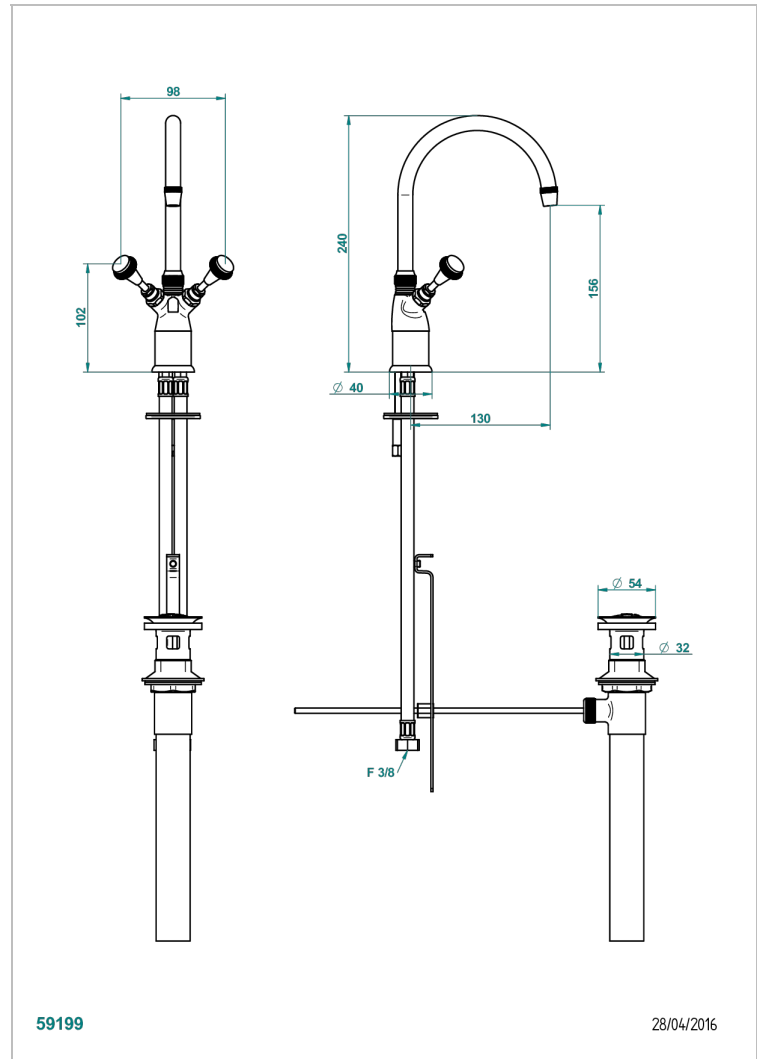

DIPLOMATE ROYALE

U4D-2161/US

Single hole bar faucet, with arc spout, with drain

THG[®]
PARIS

CHARACTERISTIC

- Diplome Royale
- Single hole bar faucet, with arc spout, with drain

AVAILABLE FINITIONS

Black ceram - D30
Blush PVD - H62
Brass color PVD - H49
Brown bronze color PVD - F33
Chrome polished - A02
Chrome polished / gold polished - G02

Copper antique matt, coated - H07
Gold color PVD - H52
Gold mat - F07
Gold polished - F01
Graphite PVD - H64
Light coated bronze - D01

Matt Umber PVD - H67
Matt blush PVD - H60
Matt brass color PVD - H50
Matt brown bronze color PVD - F34
Matt chrome (American satin) - C02
Matt gold color PVD - H53

Matt graphite PVD - H65
Matt nickel (American satin) - C01
Matt nickel color PVD - H56
Nickel antique / Sovereign - H28
Nickel color PVD - H55
Nickel polished - B01

Soft gold - F30
Soft matt gold - F31
Umber PVD - H66