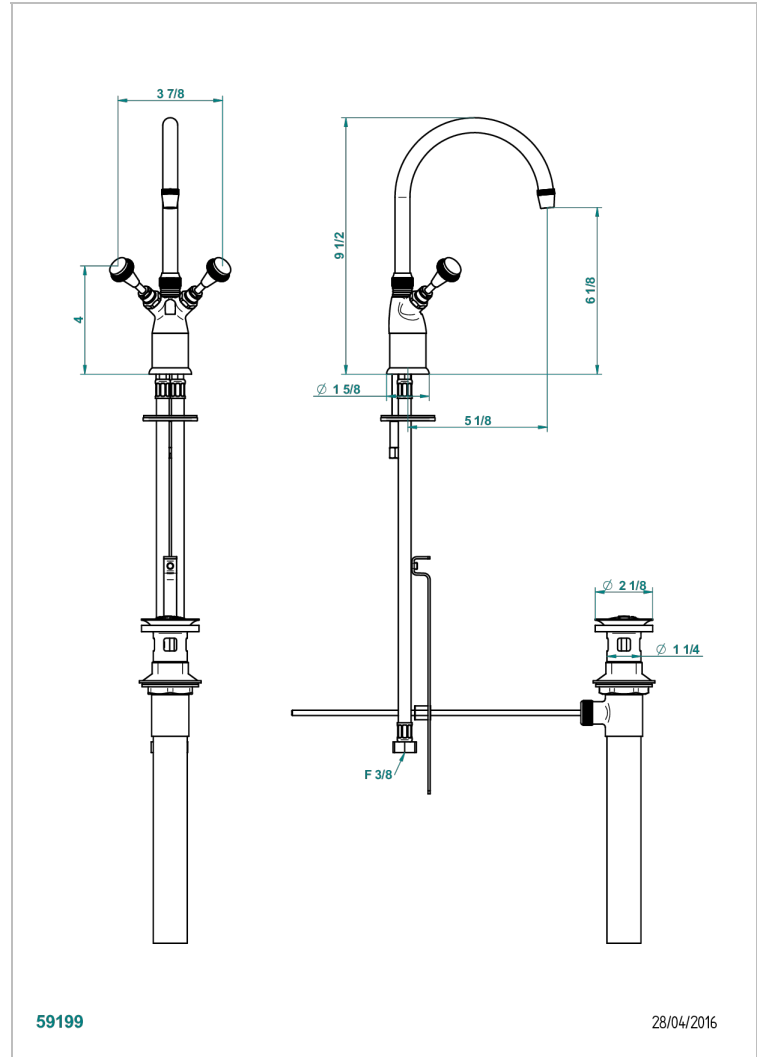

DIPLOMATE ROYALE

U4D-2161/US

Single hole bar faucet, with arc spout, with drain

THG[®]
PARIS

CHARACTERISTIC

- Diplome Royale
- Single hole bar faucet, with arc spout, with drain

AVAILABLE FINITIONS

Black ceram - D30
Blush PVD - H62
Brass color PVD - H49
Brown bronze color PVD - F33
Chrome polished - A02
Chrome polished / gold polished - G02

Copper antique matt, coated - H07
Gold color PVD - H52
Gold mat - F07
Gold polished - F01
Graphite PVD - H64
Light coated bronze - D01

Matt Umber PVD - H67
Matt blush PVD - H60
Matt brass color PVD - H50
Matt brown bronze color PVD - F34
Matt chrome (American satin) - C02
Matt gold color PVD - H53

Matt graphite PVD - H65
Matt nickel (American satin) - C01
Matt nickel color PVD - H56
Nickel antique / Sovereign - H28
Nickel color PVD - H55
Nickel polished - B01

Soft gold - F30
Soft matt gold - F31
Umber PVD - H66