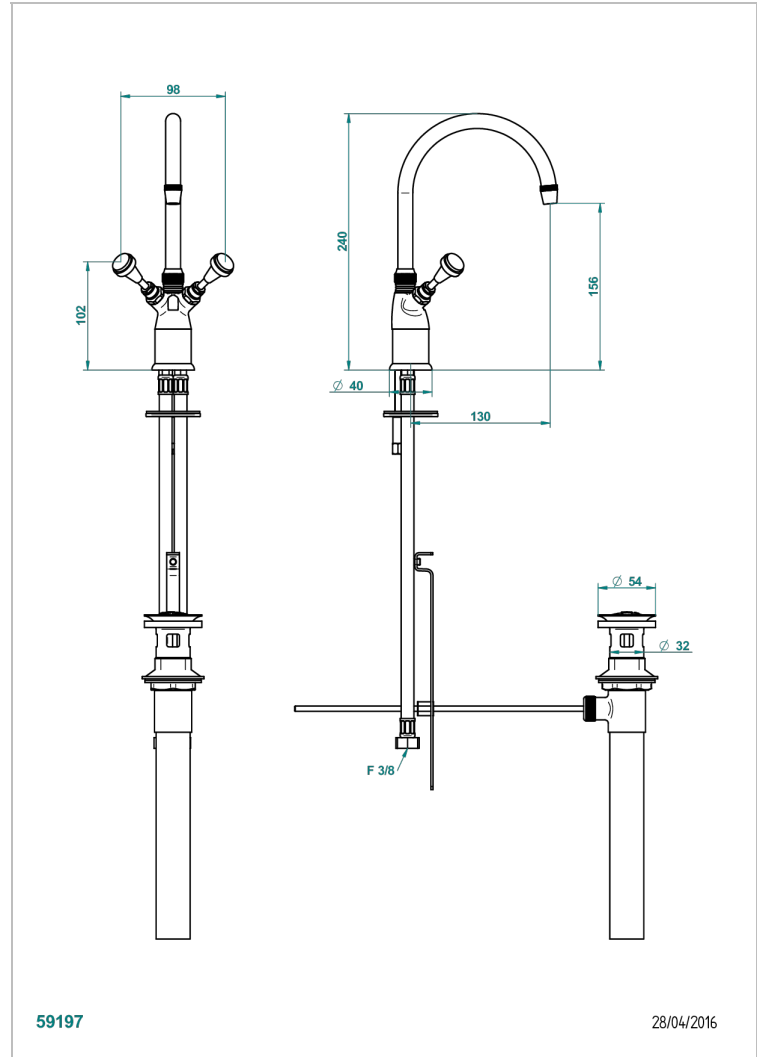

# DIPLOMATE ANILLO LISO

U4A-2161/US

1-hole basin mixer with waste

THG<sup>®</sup>  
PARIS

## CARACTERÍSTICAS

- Diplomate anillo liso
- 1-hole basin mixer with waste