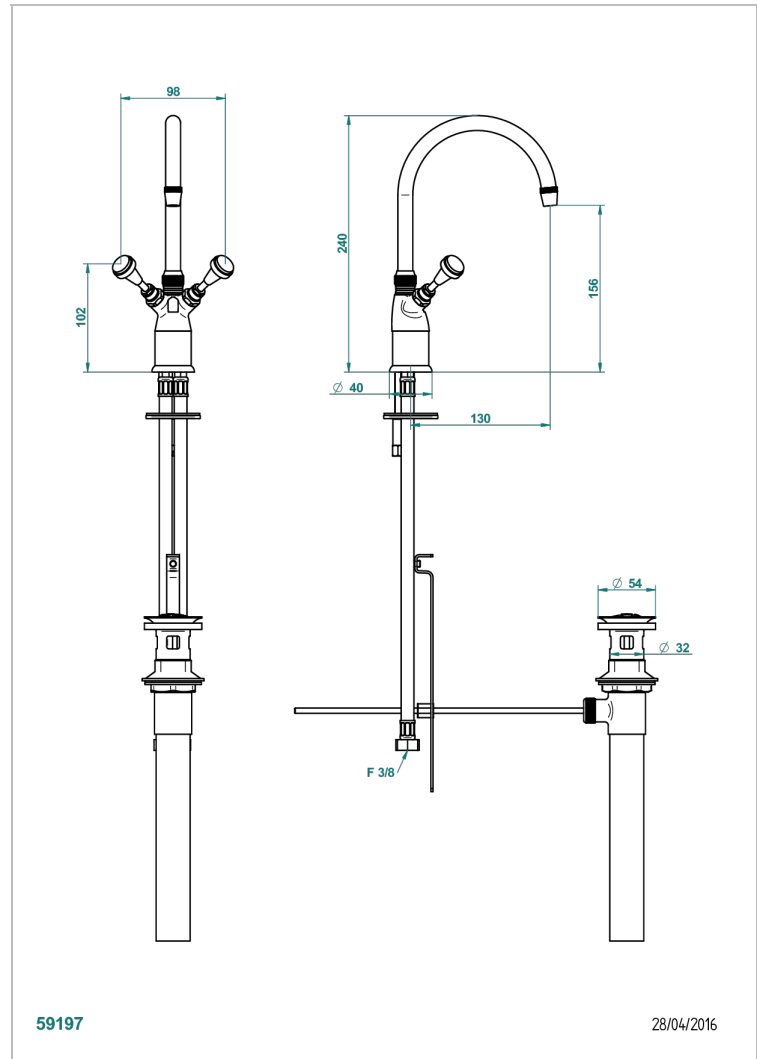

DIPLOMATE SMOOTH RINGS

U4A-2161/US

Single hole bar faucet, with arc spout, with drain

THG[®]
PARIS

CHARACTERISTIC

- Diplomate Smooth rings
- Single hole bar faucet, with arc spout, with drain

AVAILABLE FINITIONS