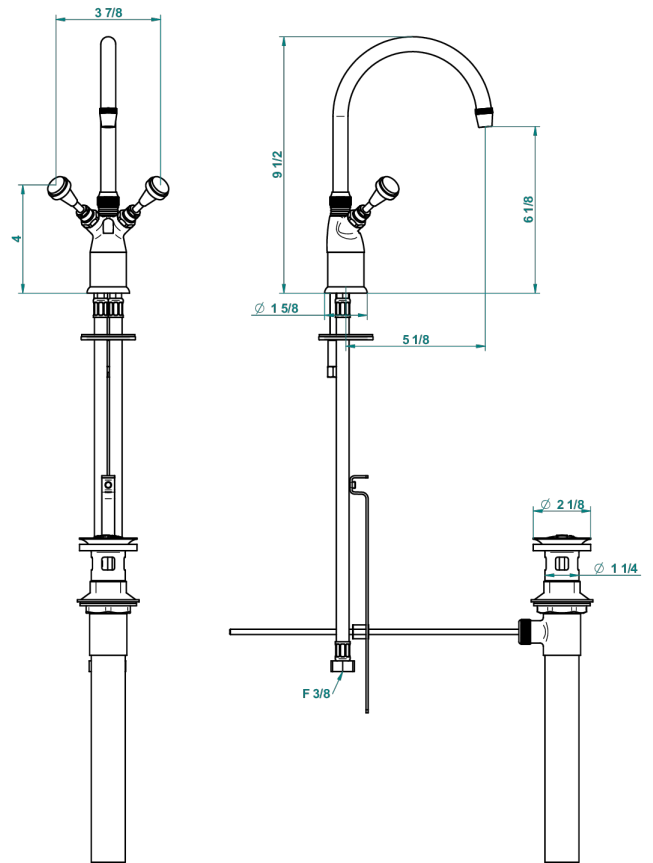

# DIPLOMATE ANILLO LISO

U4A-2161/US

1-hole basin mixer with waste

THG<sup>®</sup>  
PARIS

59197

28/04/2016

## CARACTERÍSTICAS

- Diplomate anillo liso
- 1-hole basin mixer with waste