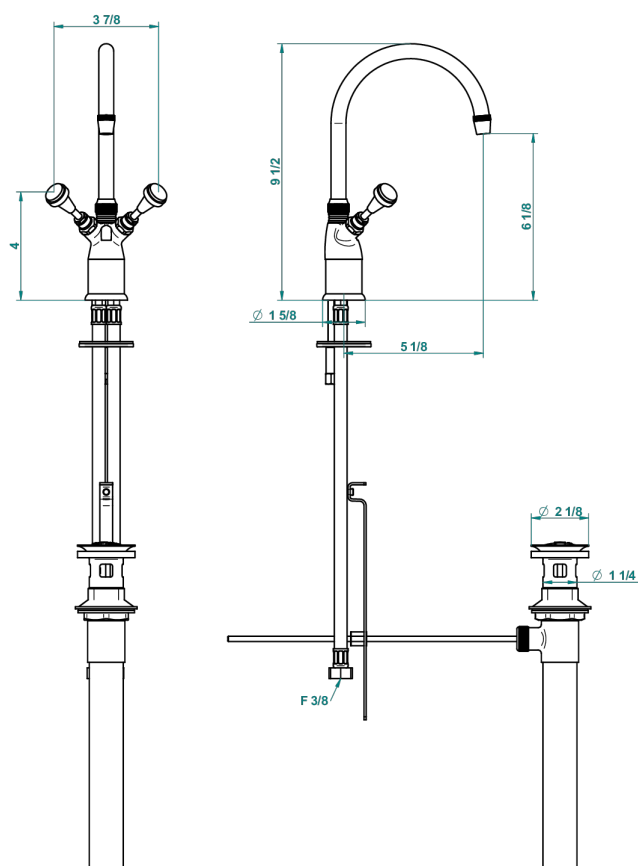

DIPLOMATE SMOOTH RINGS

U4A-2161/US

Single hole bar faucet, with arc spout, with drain

THG[®]
PARIS

59197

28/04/2016

CHARACTERISTIC

- Diplomat Smooth rings
- Single hole bar faucet, with arc spout, with drain