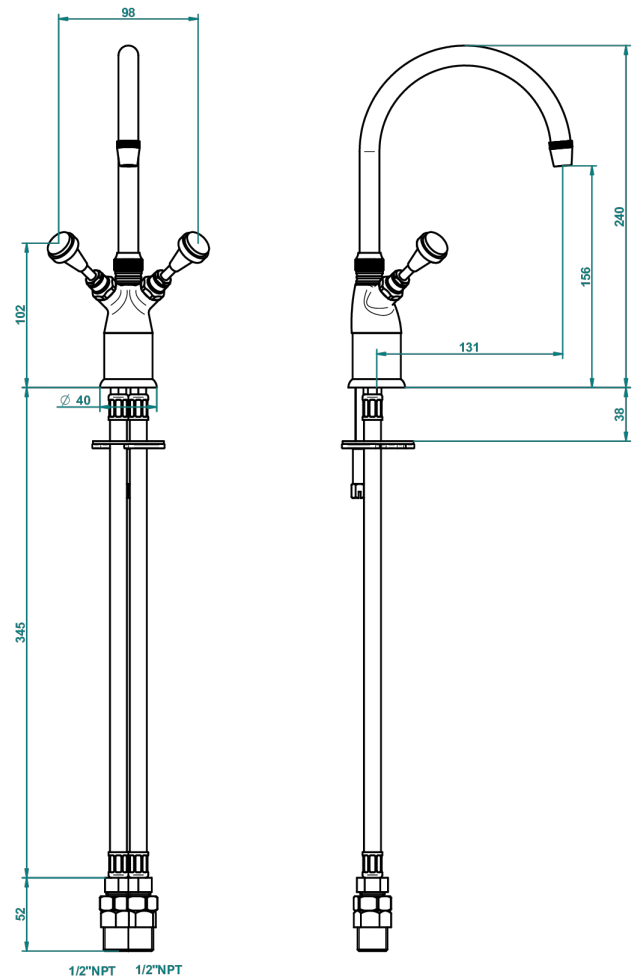

# DIPLOMATE SMOOTH RINGS

U4A-161/US

Single hole bar faucet, with arc spout, less drain

THG<sup>®</sup>  
PARIS

59193

28/04/2016

## CHARACTERISTIC

- Diplomate Smooth rings
- Single hole bar faucet, with arc spout, less drain