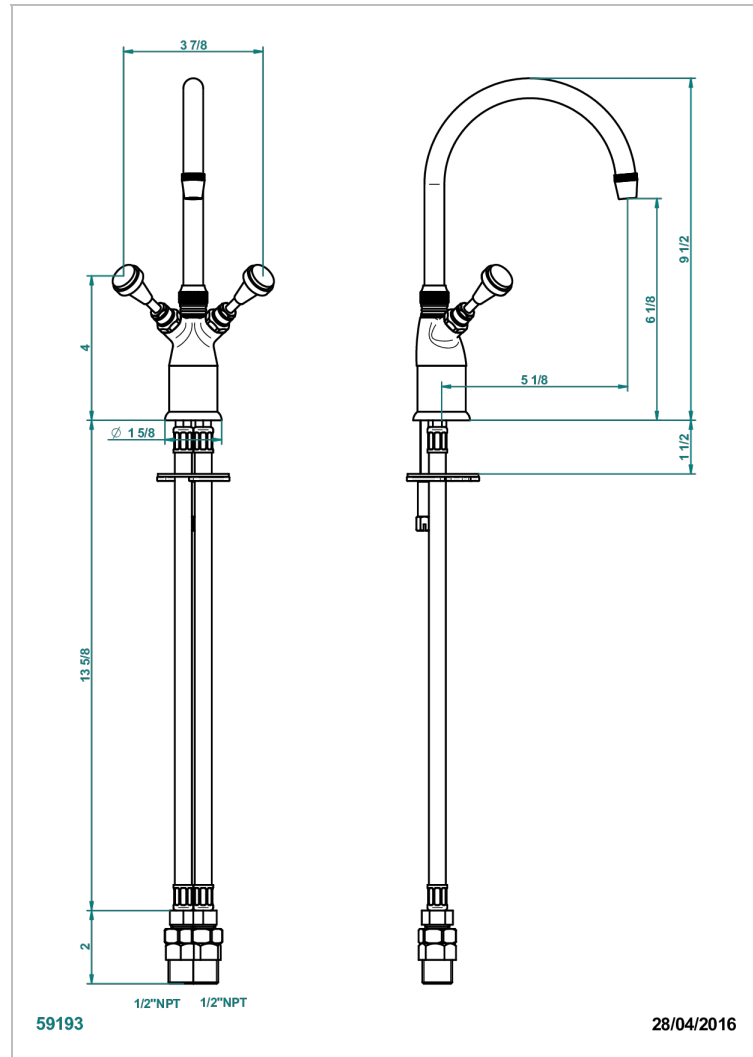

DIPLOMATE SMOOTH RINGS

U4A-161/US

Single hole bar faucet, with arc spout, less drain

CHARACTERISTIC

- Diplomate Smooth rings
- Single hole bar faucet, with arc spout, less drain

AVAILABLE FINITIONS

Black ceram - D30
Blush PVD - H62
Brass color PVD - H49
Brown bronze color PVD - F33
Chrome polished - A02
Chrome polished / gold polished - G02

Copper antique matt, coated - H07
Gold color PVD - H52
Gold mat - F07
Gold polished - F01
Graphite PVD - H64
Light coated bronze - D01

Matt Umber PVD - H67
Matt blush PVD - H60
Matt brass color PVD - H50
Matt brown bronze color PVD - F34
Matt chrome (American satin) - C02
Matt gold color PVD - H53

Matt graphite PVD - H65
Matt nickel (American satin) - C01
Matt nickel color PVD - H56
Nickel antique / Sovereign - H28
Nickel color PVD - H55
Nickel polished - B01

Soft gold - F30
Soft matt gold - F31
Umber PVD - H66