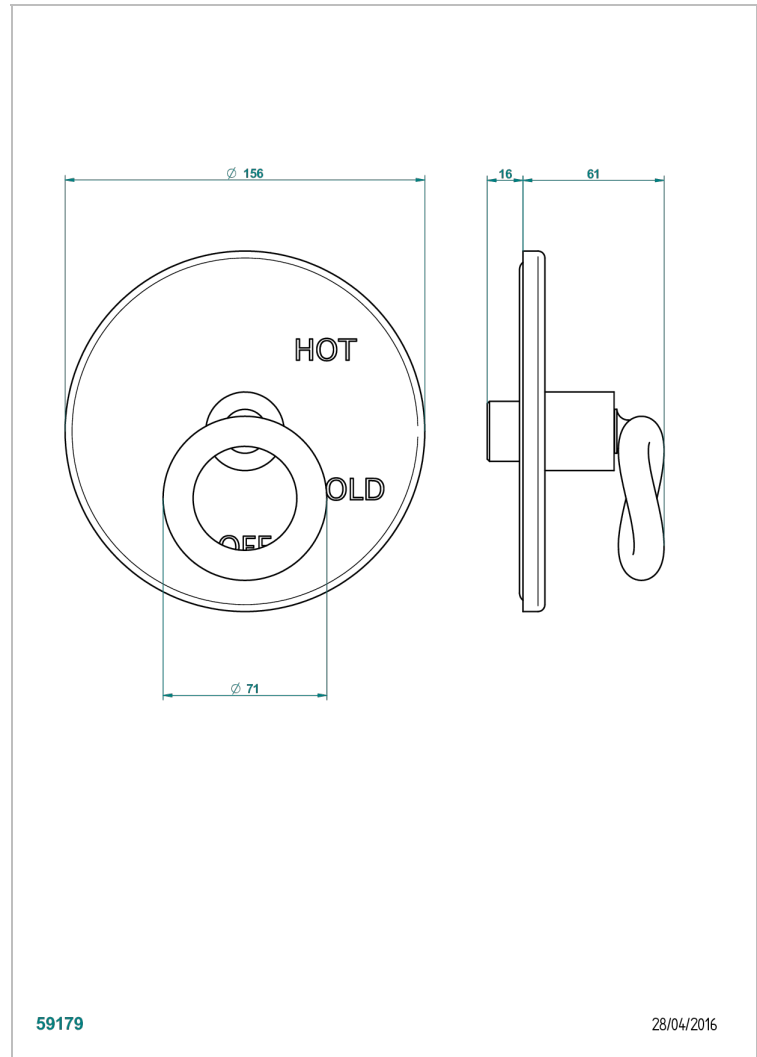

# COLLECTION "O"

G4P-320B

Trim for pressure balance valve

THG<sup>®</sup>  
PARIS

## CHARACTERISTIC

- Collection "O"
- Trim for pressure balance valve

## RELATED SKU'S

- Ref. G00-320A 1/2 " Pressure balance valve