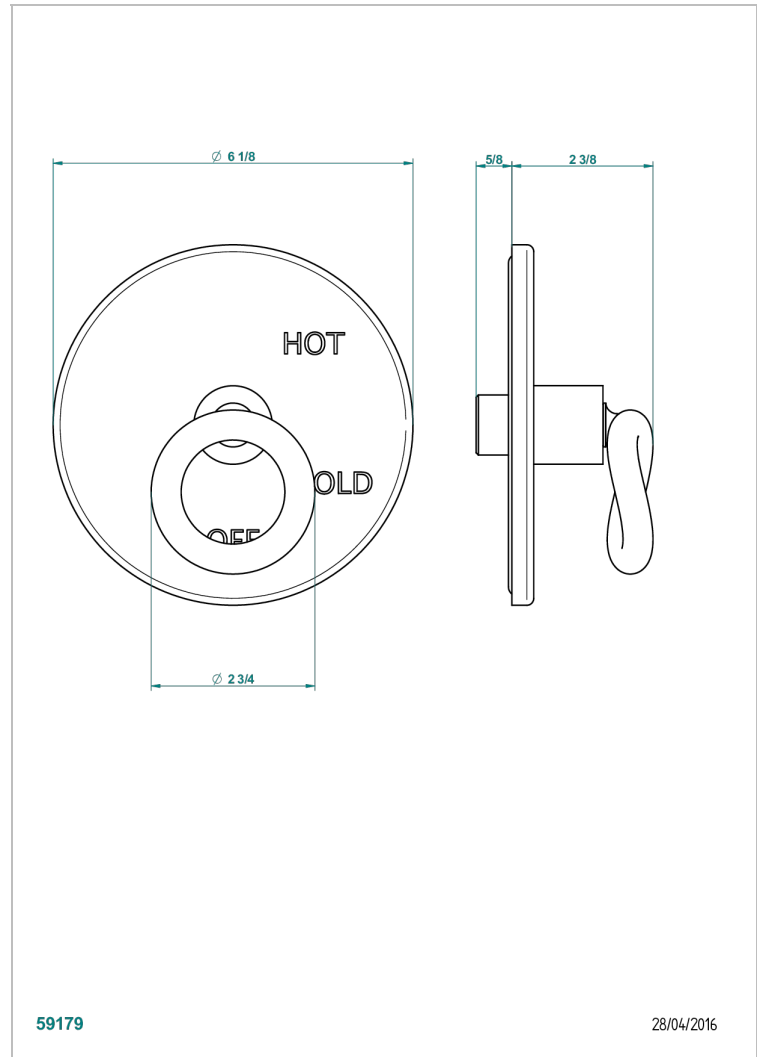

COLLECTION "O"

G4P-320B

Trim for pressure balance valve

THG[®]
PARIS

CHARACTERISTIC

- Collection "O"
- Trim for pressure balance valve

RELATED SKU'S

- Ref. G00-320A 1/2 " Pressure balance valve