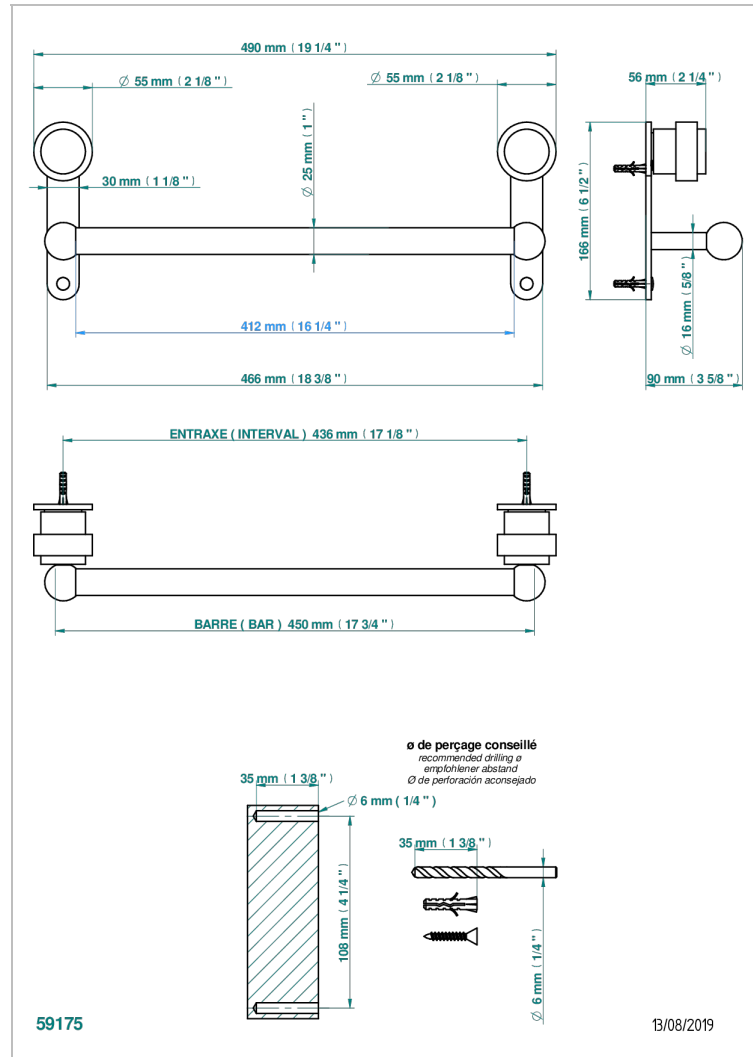

# DIPLOMATE SMOOTH RINGS

U4A-526/45

Towel bar, 18" long

## CHARACTERISTIC

- Diplomate Smooth rings
- Towel bar, 18" long