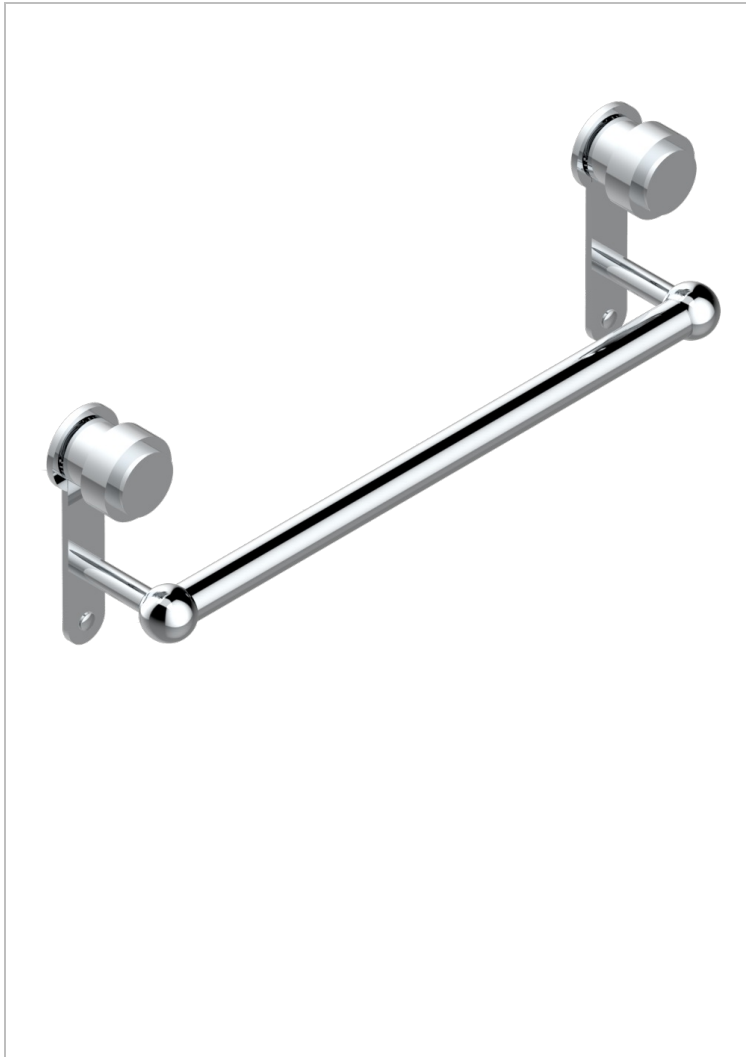

# DIPLOMATE SMOOTH RINGS

U4A-526/45

Towel bar, 18" long

## CHARACTERISTIC

- Diplomate Smooth rings
- Towel bar, 18" long