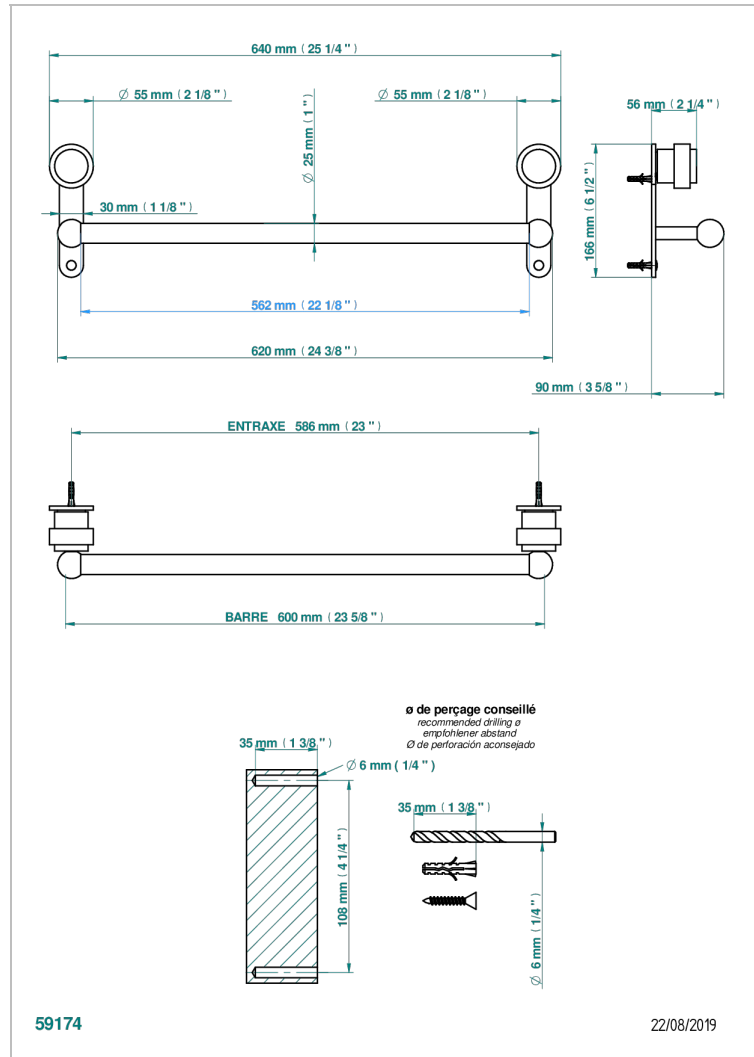

DIPLOMATE SMOOTH RINGS

U4A-526/60

Bath towel holder, length: 600 mm

CHARACTERISTIC

- Diplomate Smooth rings
- Bath towel holder, length: 600 mm

AVAILABLE FINITIONS

Antique nickel - H28
Black ceram - D30
Blush PVD - H62
Brass color PVD - H49
Brown bronze color PVD - F33
Gold color PVD - H52