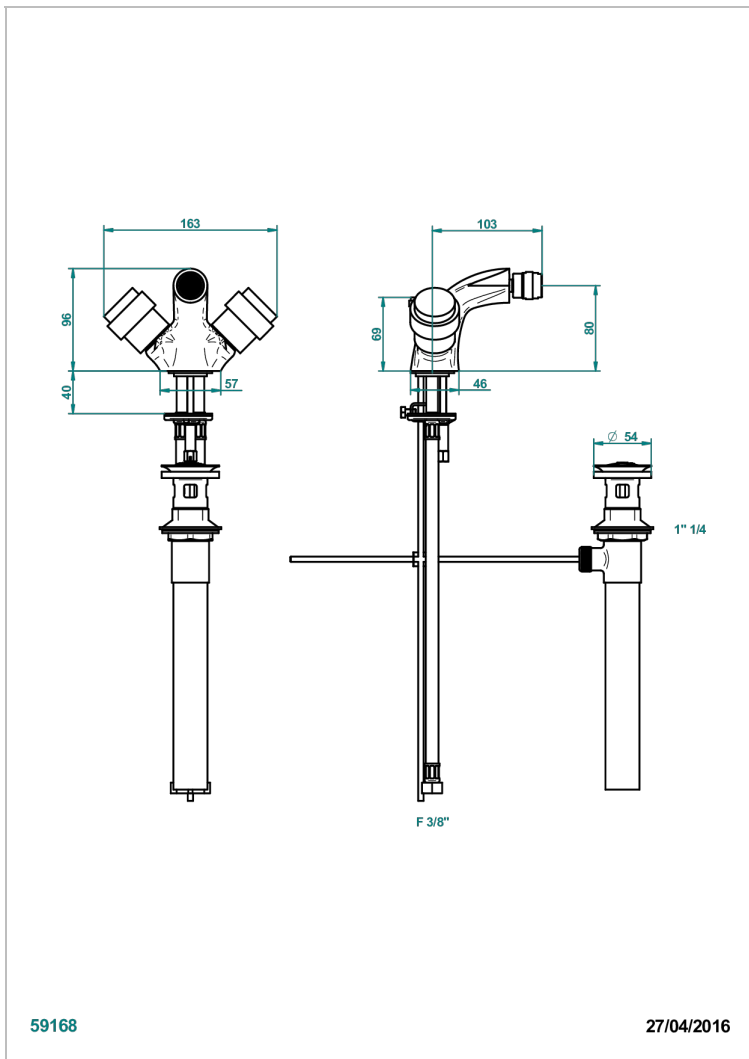

# DIPLOMATE ANILLO LISO

U4A-3202/US

Single hole, 2 handlebidet faucet with drain

THG<sup>®</sup>  
PARIS