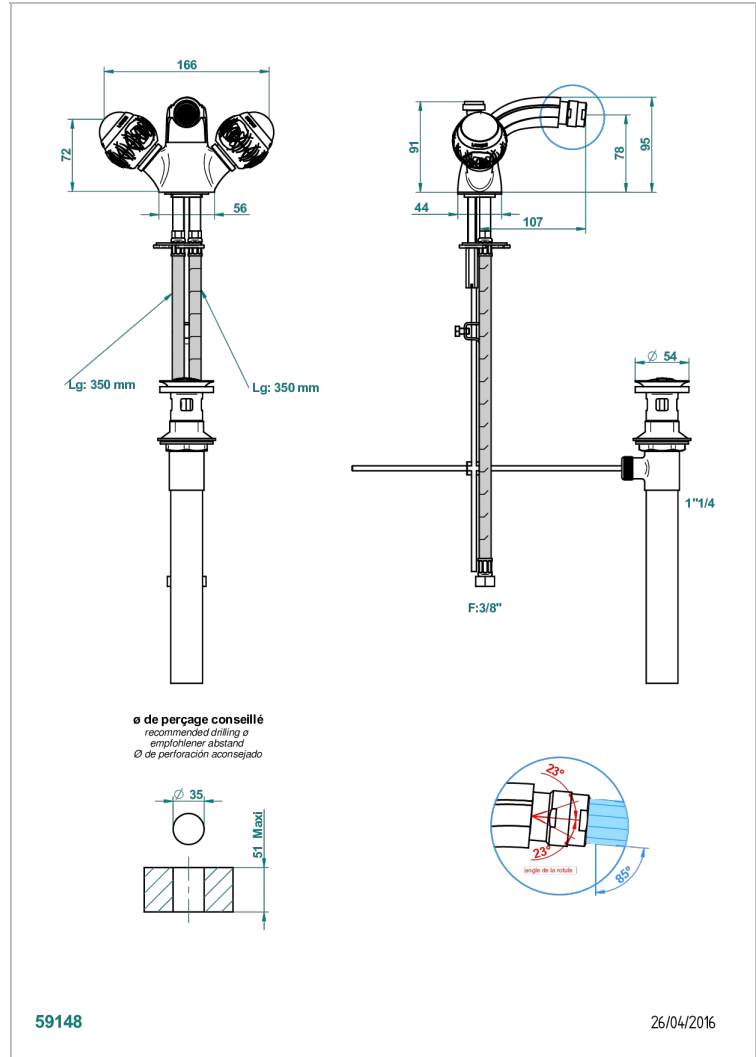

# PANTHERE BLACK CRYSTAL

A2K-3202/US

Single hole bidet faucet with drain

THG<sup>®</sup>  
PARIS