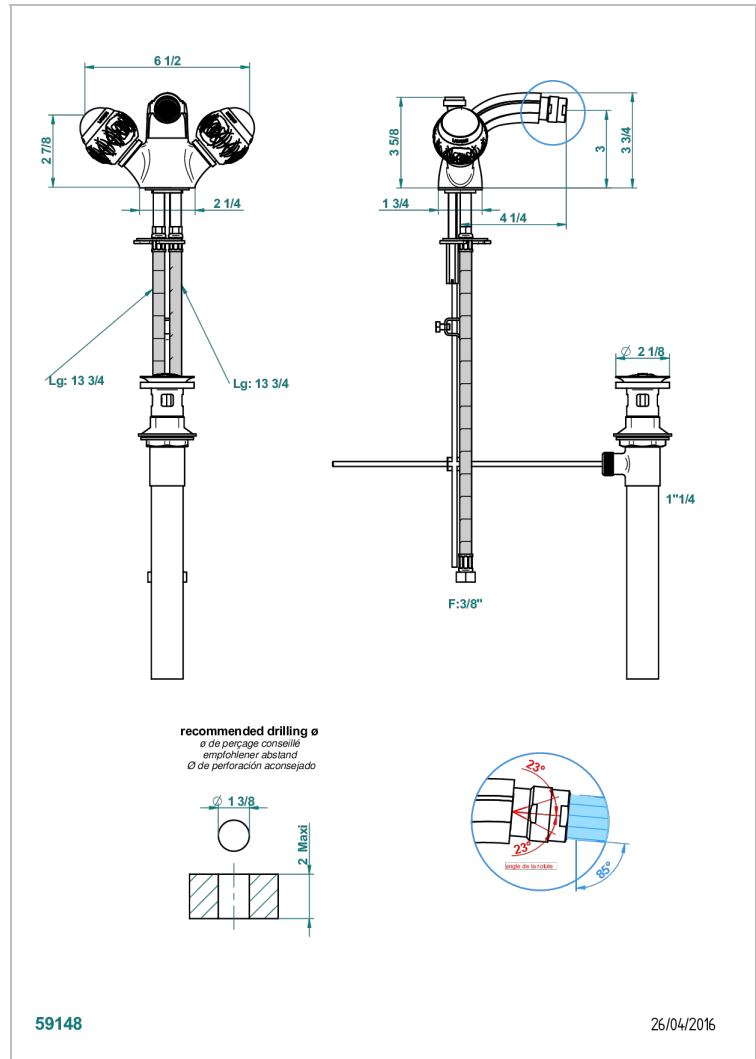

PANTHERE BLACK CRYSTAL

A2K-3202/US

Single hole bidet faucet with drain

CHARACTERISTIC

- ASME : ASME A112.18.1-2011/CSA B125.1-11

STANDARDS

AVAILABLE FINITIONS

Black ceram - D30