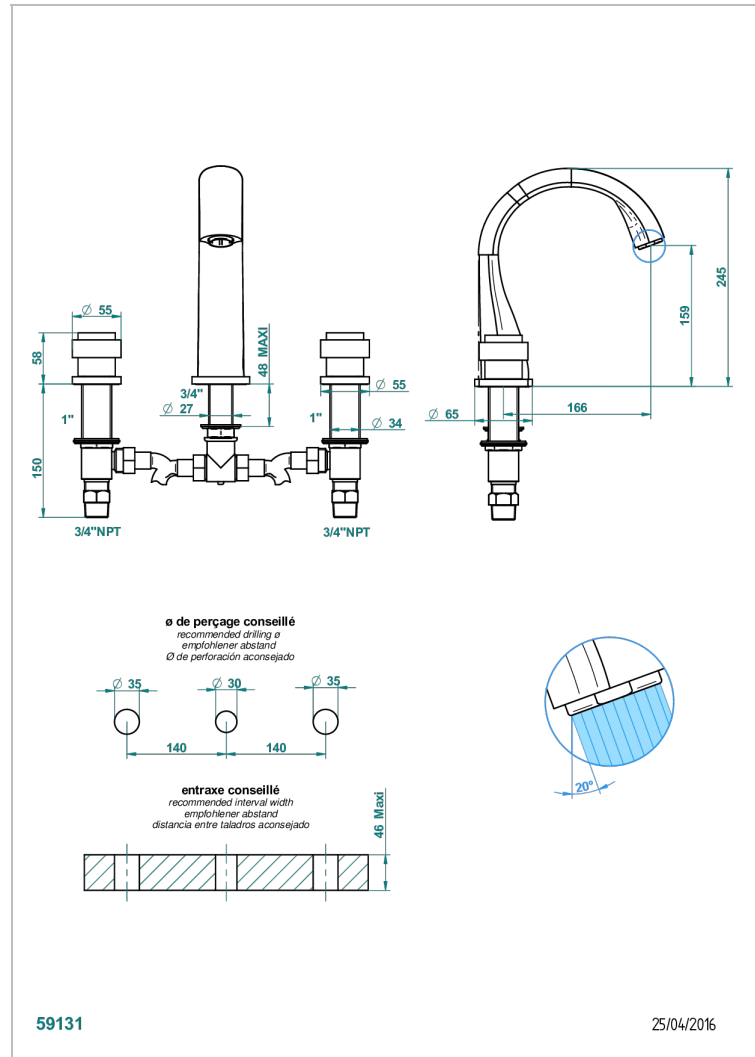

DIPLOMATE SMOOTH RINGS

U4A-25SGUS

Roman tub set with 3/4" valves

CHARACTERISTIC

- Diplomate Smooth rings
- Roman tub set with 3/4" valves

AVAILABLE FINITIONS

Black ceram - D30
Blush PVD - H62
Brass color PVD - H49
Brown bronze color PVD - F33
Chrome polished - A02
Chrome polished / gold polished - G02