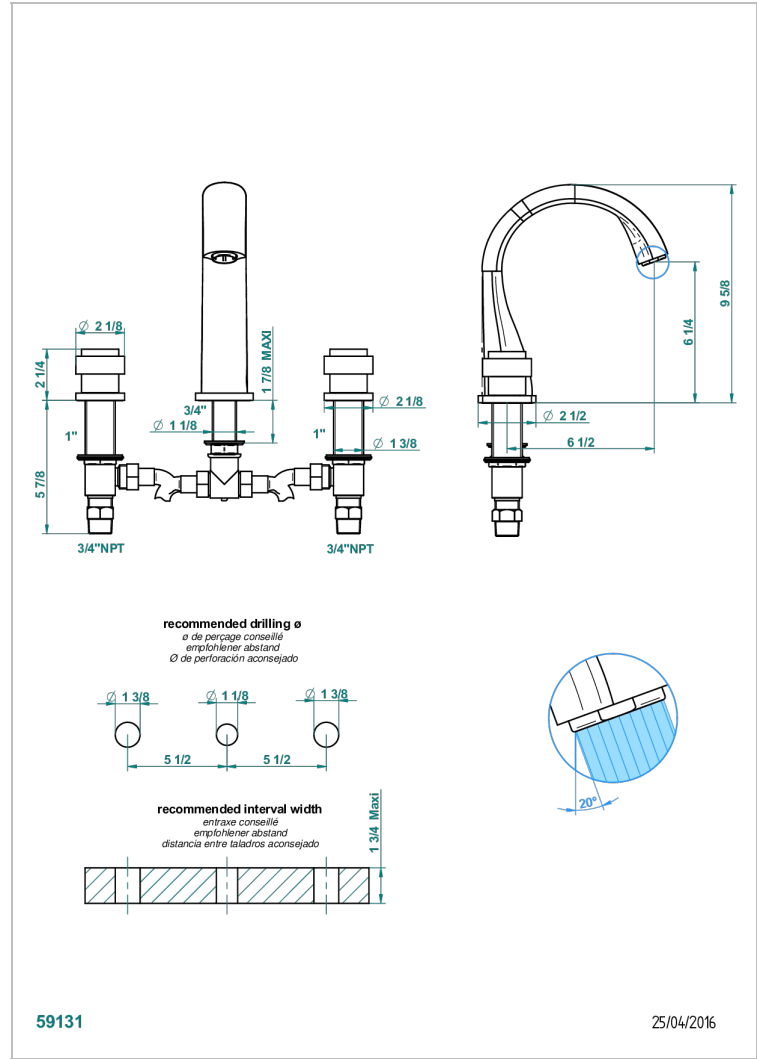

# DIPLOMATE SMOOTH RINGS

U4A-25SGUS

Roman tub set with 3/4" valves

## CHARACTERISTIC

- Diplomate Smooth rings
- Roman tub set with 3/4" valves