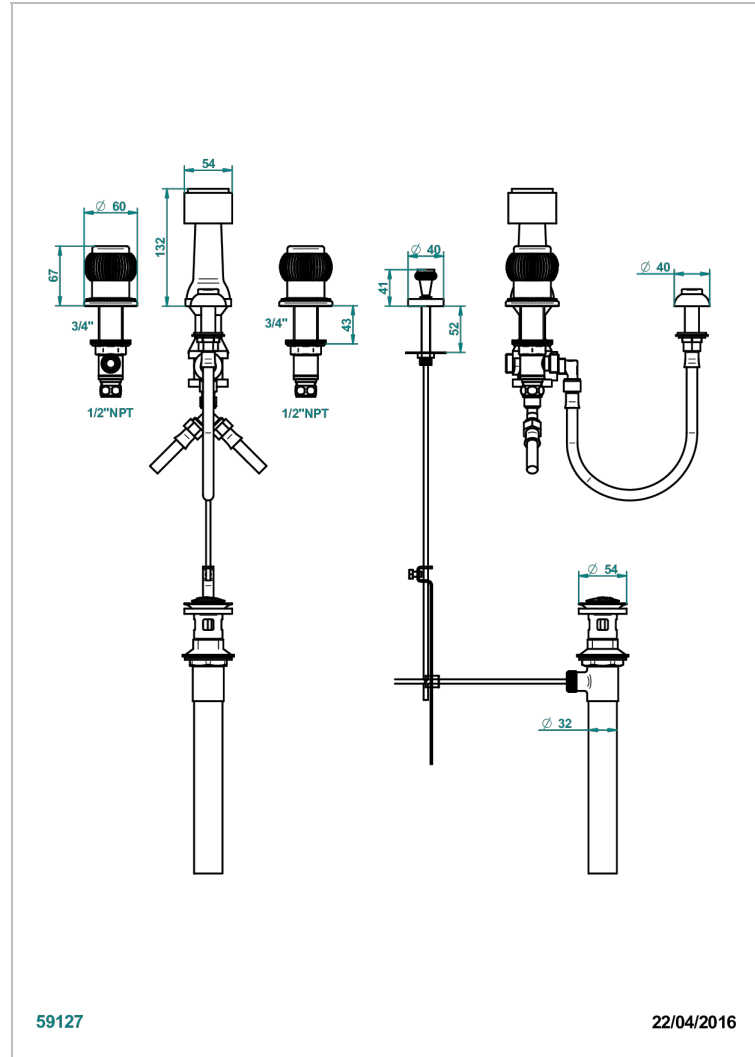

DIPLOMATE ROYALE

U4D-207KA

Deck mounted 3-hole bidet with vertical spray, vacuum breaker and drain

59127

22/04/2016

CHARACTERISTIC

- ASME : ASME A112.18.1-2011/CSA B125.1-11

STANDARDS