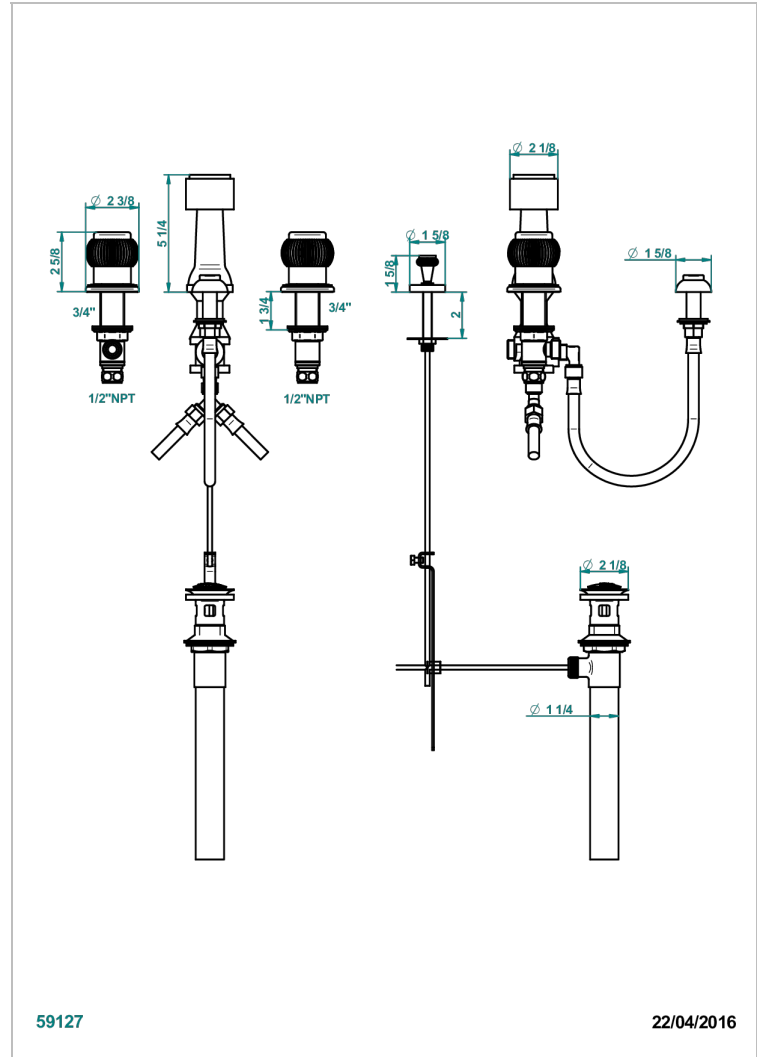

DIPLOMATE ROYALE

U4D-207KA

Deck mounted 3-hole bidet with vertical spray, vacuum breaker and drain

59127

22/04/2016

CHARACTERISTIC

- ASME : ASME A112.18.1-2011/CSA B125.1-11

STANDARDS