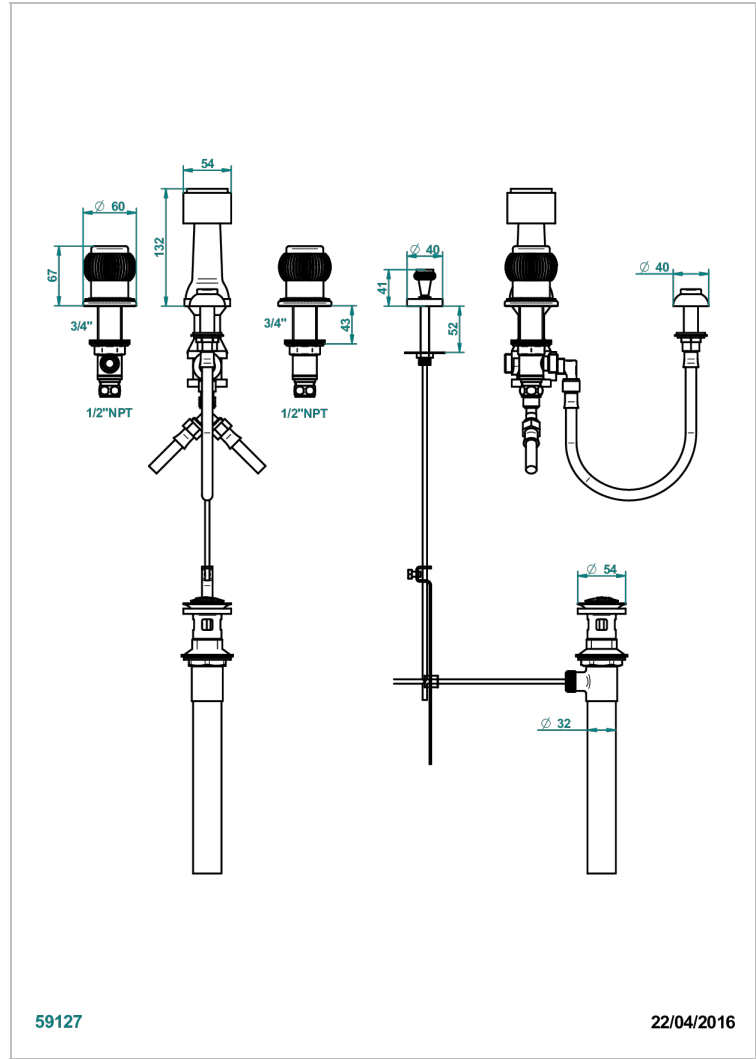

DIPLOMATE ROYALE

U4D-207KA

Bidet Faucet with vertical spray, drain and vacuum breaker, for bidet Kohler

59127

22/04/2016

CHARACTERISTIC

- ASME : ASME A112.18.1-2011/CSA B125.1-11

STANDARDS

AVAILABLE FINITIONS

Antique nickel - H28
Black ceram - D30
Blush PVD - H62
Brass color PVD - H49
Brown bronze color PVD - F33
Gold color PVD - H52

Graphite PVD - H64
Lacquered light bronze - D01
Matt Umber PVD - H67
Matt blush PVD - H60
Matt brass color PVD - H50
Matt brown bronze color PVD - F34