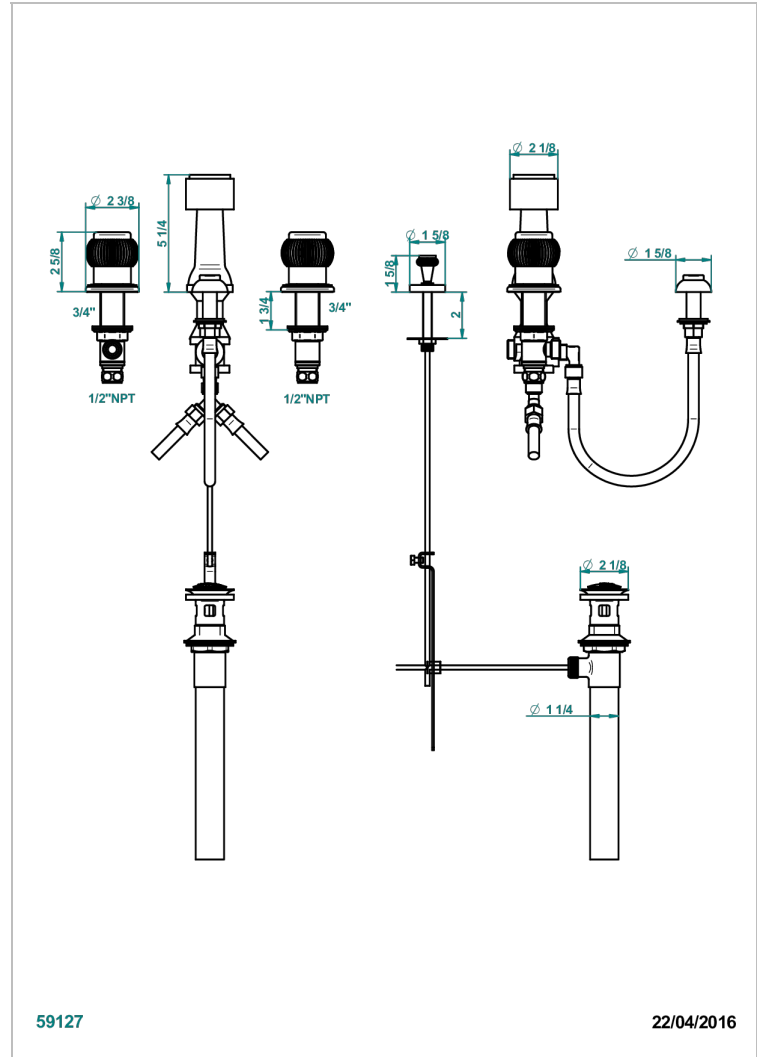

DIPLOMATE ROYALE

U4D-207KA

Bidet Faucet with vertical spray, drain and vacuum breaker, for bidet Kohler

59127

22/04/2016

CHARACTERISTIC

- ASME : ASME A112.18.1-2011/CSA B125.1-11

STANDARDS

AVAILABLE FINITIONS

Antique nickel - H28
Black ceram - D30
Blush PVD - H62
Brass color PVD - H49
Brown bronze color PVD - F33
Gold color PVD - H52

Graphite PVD - H64
Lacquered light bronze - D01
Matt Umber PVD - H67
Matt blush PVD - H60
Matt brass color PVD - H50
Matt brown bronze color PVD - F34