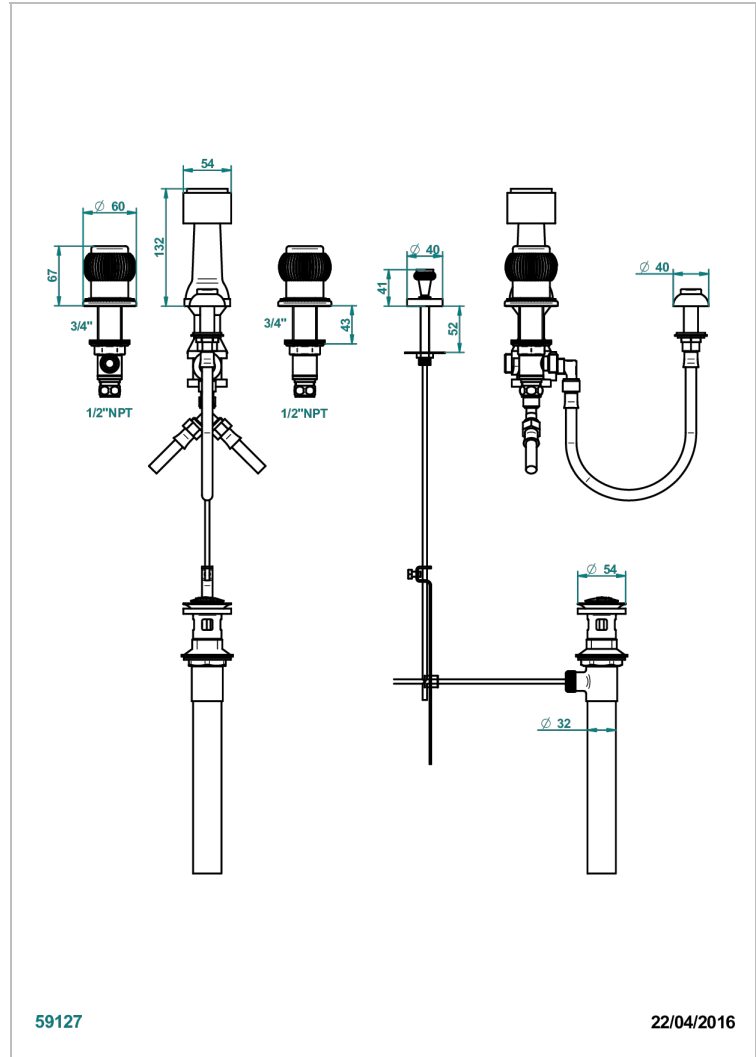

# DIPLOMATE ROYALE

U4D-207KA

Bidet Faucet with vertical spray, drain and vacuum breaker, for bidet Kohler

59127

22/04/2016