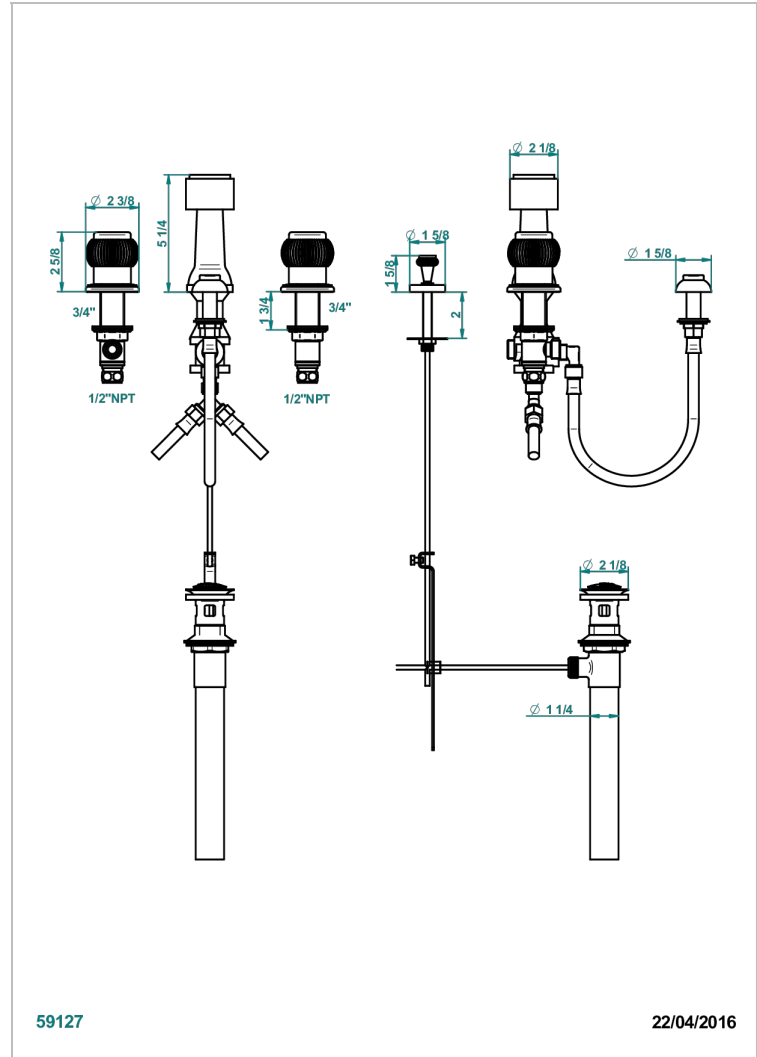

# DIPLOMATE ROYALE

U4D-207KA

Bidet Faucet with vertical spray, drain and vacuum breaker, for bidet Kohler

59127

22/04/2016