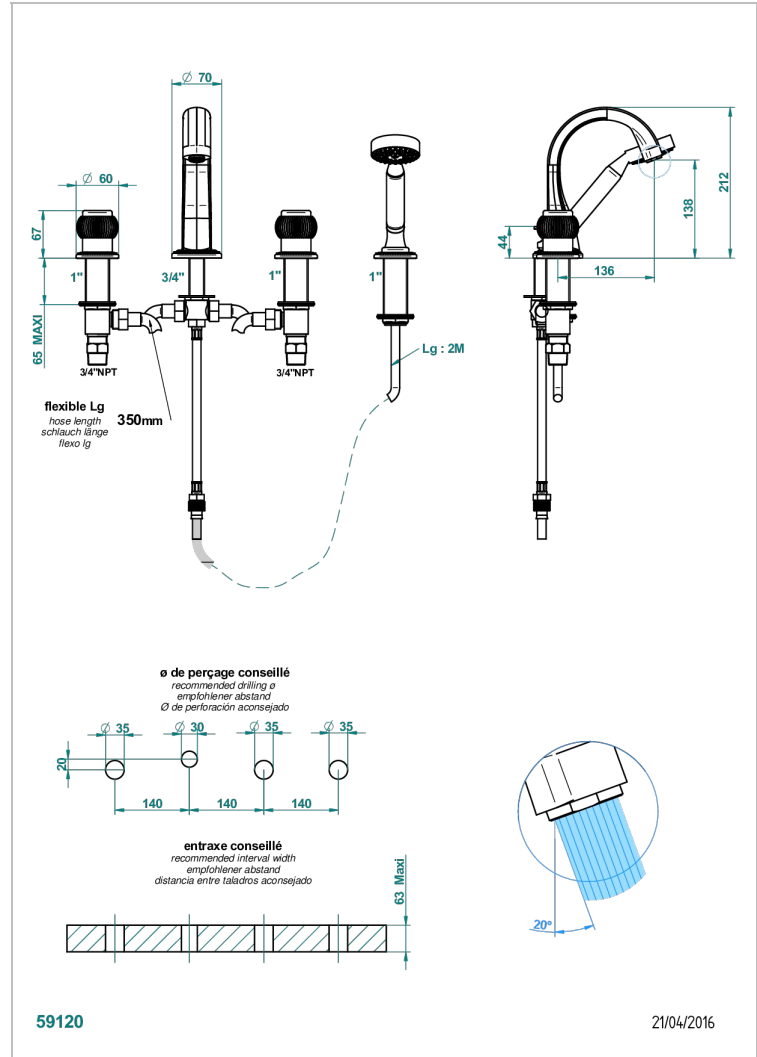

DIPLOMATE ROYALE

U4D-112BUS

Roman tub set with diverter spout and handshower, 3/4" valves

CHARACTERISTIC

- ASME : ASME A112.18.1-2011/CSA B125.1-11

STANDARDS

AVAILABLE FINITIONS

Black ceram - D30
Blush PVD - H62
Brass color PVD - H49
Brown bronze color PVD - F33
Chrome polished - A02
Chrome polished / gold polished - G02

Copper antique matt, coated - H07
Gold color PVD - H52
Gold mat - F07
Gold polished - F01
Graphite PVD - H64
Light coated bronze - D01

Matt Umber PVD - H67
Matt blush PVD - H60
Matt brass color PVD - H50
Matt brown bronze color PVD - F34
Matt chrome (American satin) - C02
Matt gold color PVD - H53

Matt graphite PVD - H65
Matt nickel (American satin) - C01
Matt nickel color PVD - H56
Nickel antique / Sovereign - H28
Nickel color PVD - H55
Nickel polished - B01

Soft gold - F30
Soft matt gold - F31
Umber PVD - H66