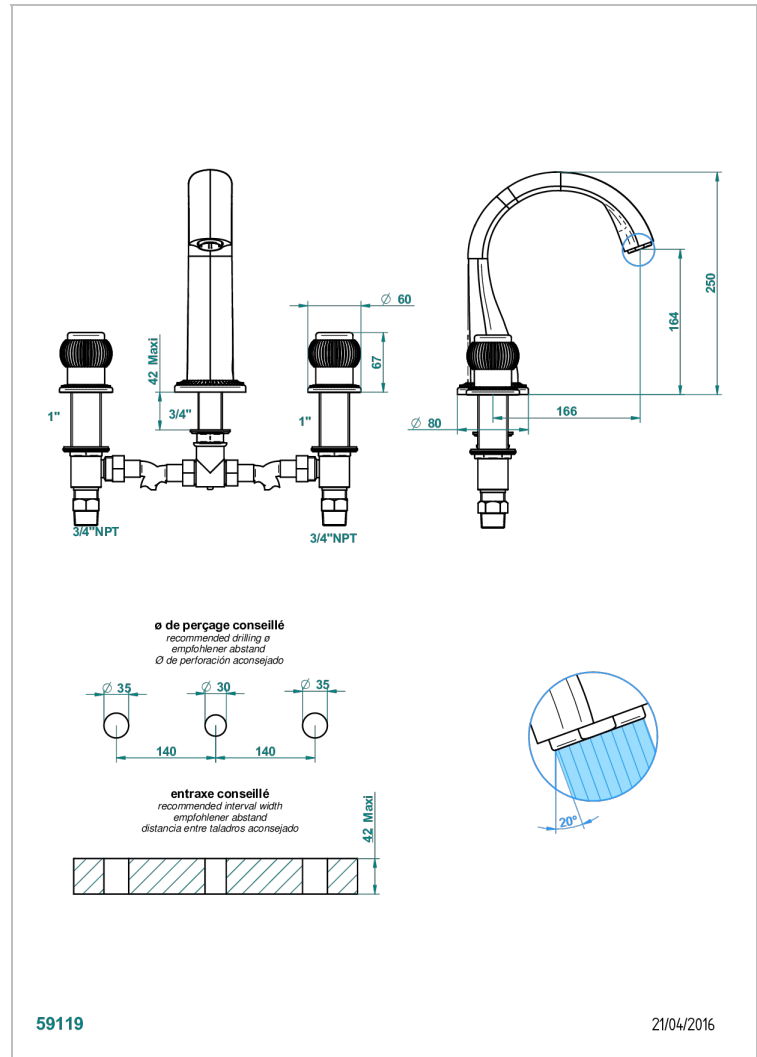

DIPLOMATE ROYALE

U4D-25SGUS

Roman tub set with 3/4" valves

CHARACTERISTIC

- Diplome Royale
- Roman tub set with 3/4" valves

AVAILABLE FINITIONS

Black ceram - D30
Blush PVD - H62
Brass color PVD - H49
Brown bronze color PVD - F33
Chrome polished - A02
Chrome polished / gold polished - G02