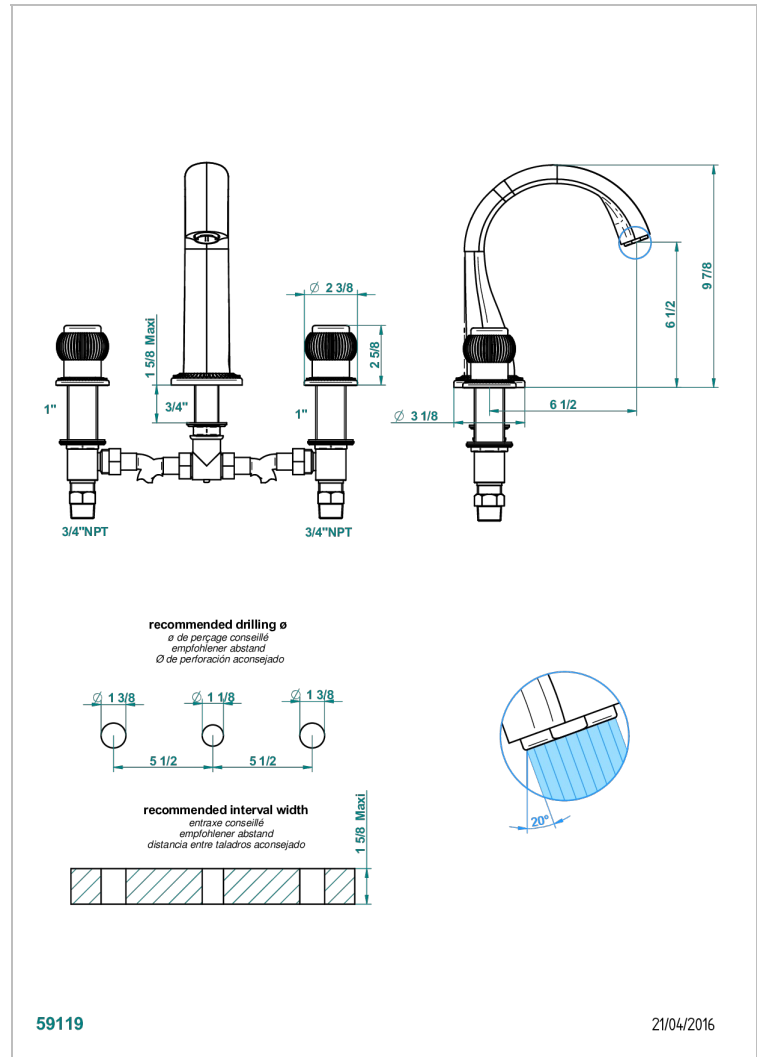

DIPLOMATE ROYALE

U4D-25SGUS

Roman tub set with 3/4" valves

CHARACTERISTIC

- Diplome Royale
- Roman tub set with 3/4" valves

AVAILABLE FINITIONS

Black ceram - D30
Blush PVD - H62
Brass color PVD - H49
Brown bronze color PVD - F33
Chrome polished - A02
Chrome polished / gold polished - G02