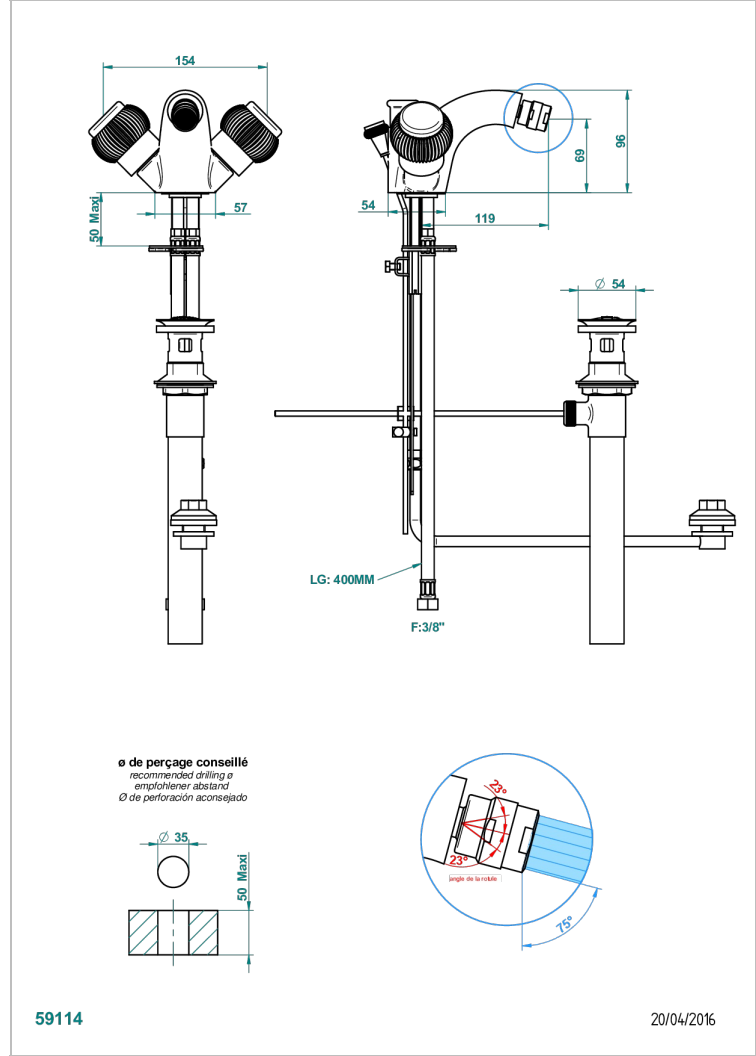

# DIPLOMATE ROYALE

U4D-3205/2US

Single hole bidet faucet, integral diverter for vertical spray with drain

## CHARACTERISTIC

- Diplomate Royale
- Single hole bidet faucet, integral diverter for vertical spray with drain