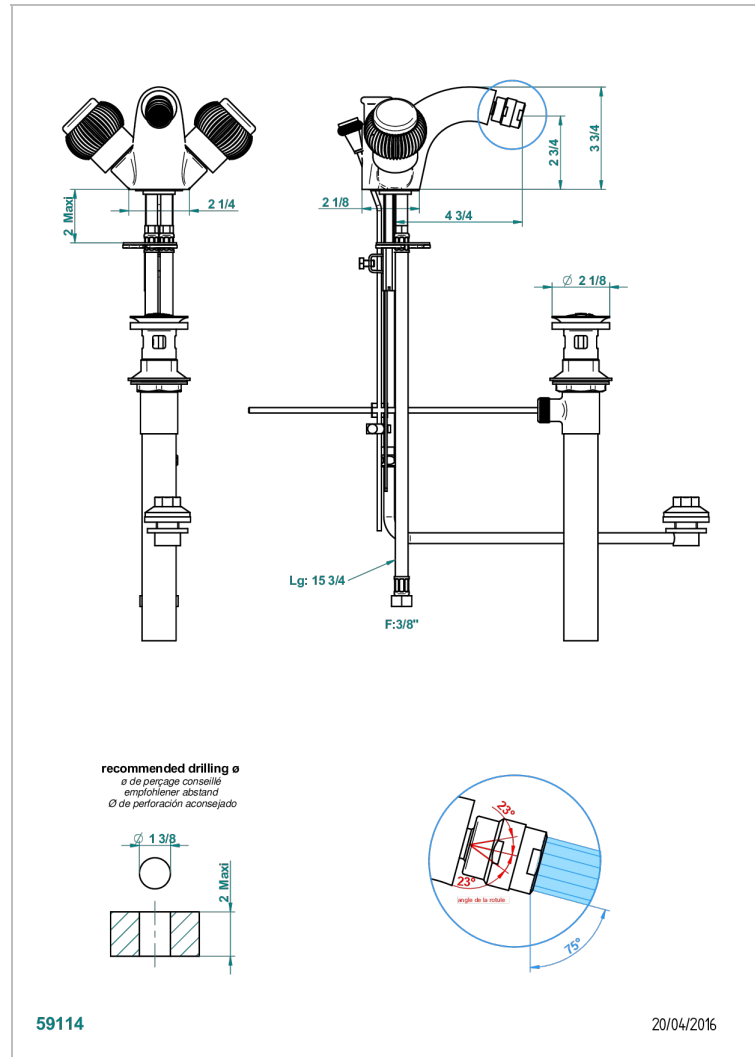

# DIPLOMATE ROYALE

U4D-3205/2US

THG  
PARIS

Single hole 2 handle bidet faucet, integral diverter for vertical spray with drain

## CARACTERÍSTICAS

- Diplomate Royale
- Single hole 2 handle bidet faucet, integral diverter for vertical spray with drain