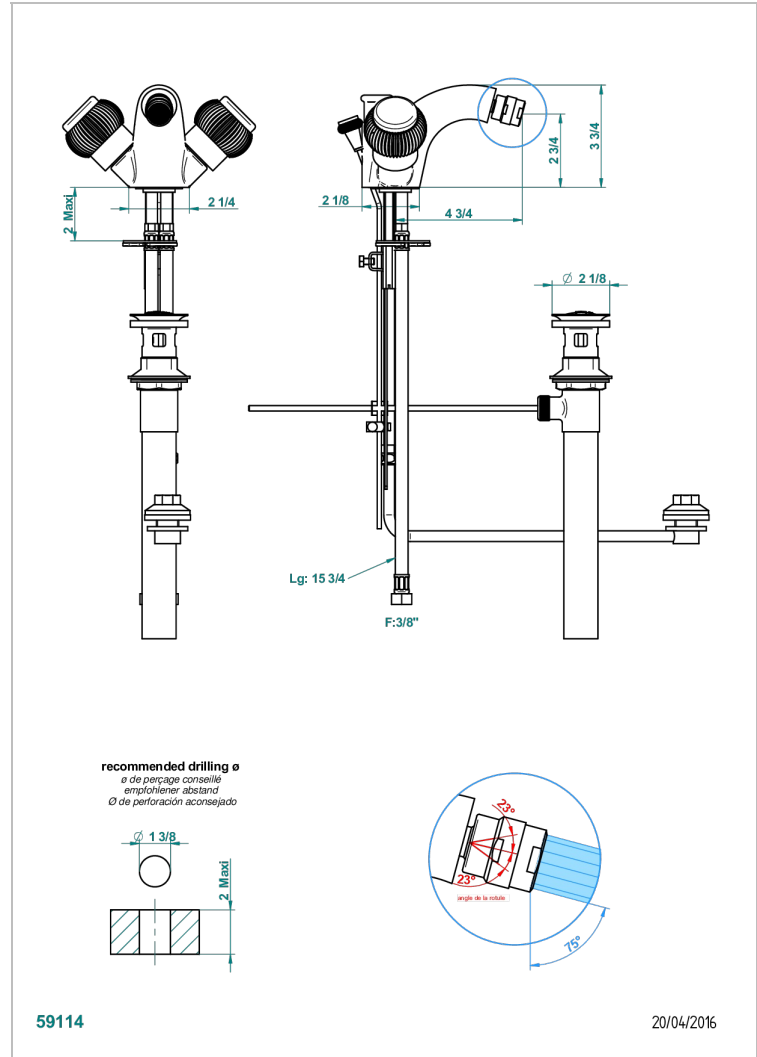

DIPLOMATE ROYALE

U4D-3205/2US

Single hole bidet faucet, integral diverter for vertical spray with drain

CHARACTERISTIC

- Diplomate Royale
- Single hole bidet faucet, integral diverter for vertical spray with drain