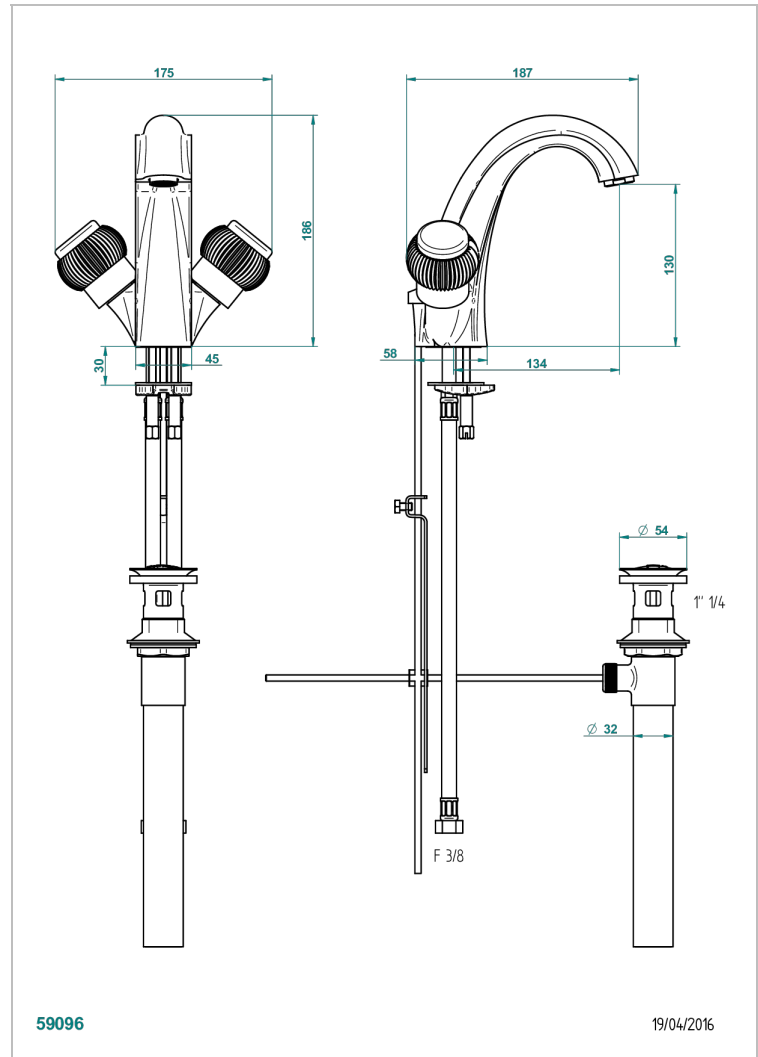

# DIPLOMATE ROYALE

U4D-2155/US

Single hole 2 handlelavatory set with waste

THG<sup>®</sup>  
PARIS

## CARACTERÍSTICAS

- Diplomate Royale
- Single hole 2 handlelavatory set with waste