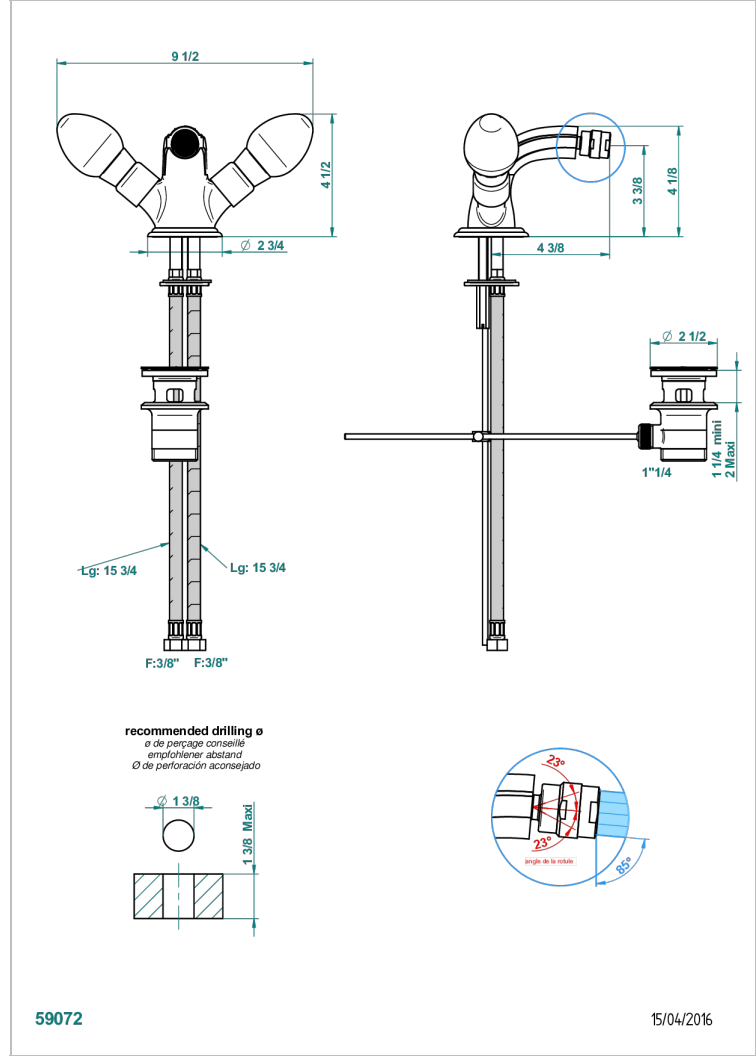

# VENICE

A2E-3202/W

1-hole bidet mixer with swivel jets handshower with waste - WRAS approved

## CHARACTERISTIC

- WRAS : 2005304