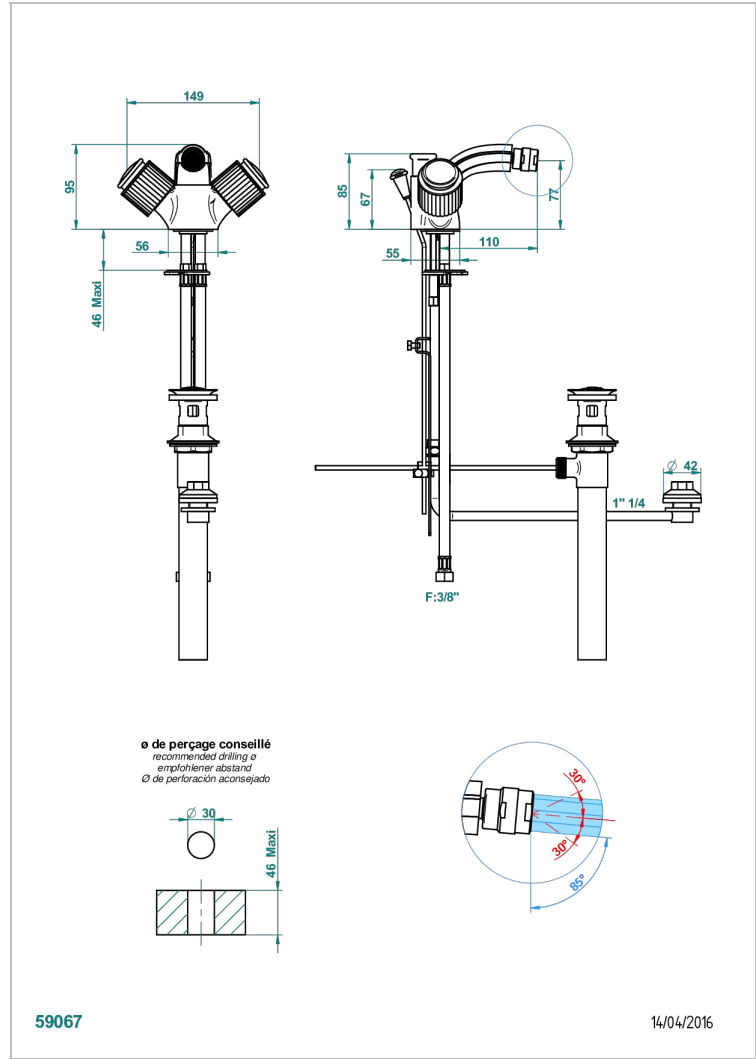

Single hole 2 handle bidet faucet, integral diverter for vertical spray with drain

### CARACTERÍSTICAS

- Jaipur metal
- Single hole 2 handle bidet faucet, integral diverter for vertical spray with drain