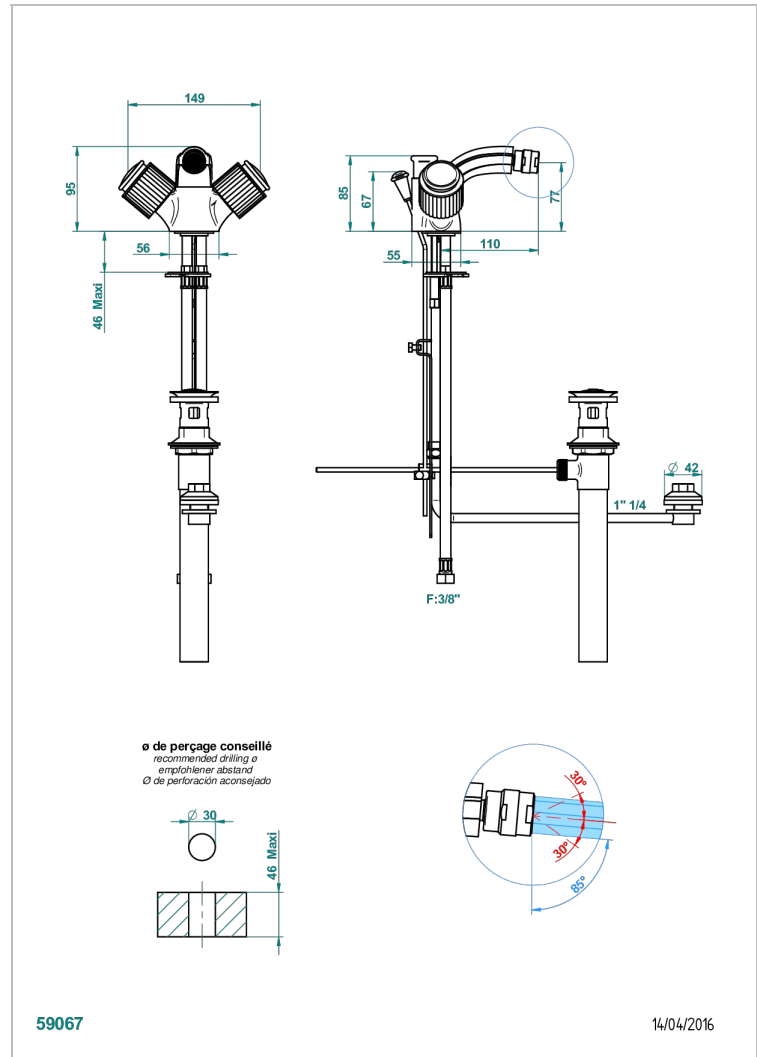

Single hole bidet faucet, integral diverter for vertical spray with drain

CHARACTERISTIC

- Jaipur Metal
- Single hole bidet faucet, integral diverter for vertical spray with drain

AVAILABLE FINITIONS

Black ceram - D30
 Blush PVD - H62
 Brass color PVD - H49
 Brown bronze color PVD - F33
 Chrome polished - A02
 Chrome polished / gold polished - G02

Copper antique matt, coated - H07
 Gold color PVD - H52
 Gold mat - F07
 Gold polished - F01
 Graphite PVD - H64
 Light coated bronze - D01

Matt Umber PVD - H67
 Matt blush PVD - H60
 Matt brass color PVD - H50
 Matt brown bronze color PVD - F34
 Matt chrome (American satin) - C02
 Matt gold color PVD - H53

Matt graphite PVD - H65
 Matt nickel (American satin) - C01
 Matt nickel color PVD - H56
 Nickel antique / Sovereign - H28
 Nickel color PVD - H55
 Nickel polished - B01

Soft gold - F30
 Soft matt gold - F31
 Umber PVD - H66